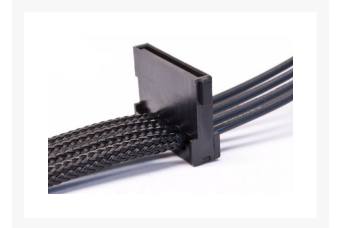

# MaxFinder Triple Braided 4-Pin Molex to Dual SATA Power Adapter Cable - 45cm - Black

Special Price  
**\$7.69** was  
~~\$10.99~~

## Short Description

---

The MaxFinder Triple Braided 4-Pin Molex to Dual SATA Power Adapter Cable also known as M.Mod cables are out of this world. Every detail has been accounted for in quality and looks. If you simply need any old cable these are NOT for you. If you are looking for the absolute top of the line cable that is flashy and sharp to boot then these are for you.

### Product Details:

The MaxFinder Triple Braided 4-Pin Molex to Dual SATA Power Adapter Cable also known as M.Mod cables are out of this world. Every detail has been accounted for in quality and looks. If you simply need any old cable these are NOT for you. If you are looking for the absolute top of the line cable that is flashy and sharp to boot then these are for you.

The MaxFinder series use a stable gauge of wire to ensure proper current threshold. (16AWG, S-ATA Cables 18AWG, Fan Cables 20 to 24 AWG) The sleeving itself is a triple braided polyester material that provided the highest density making the wire itself COMPLETELY invisible. This leaves you with pure color! This model allows you to convert a 4-Pin molex off your PSU into dual SATA power plugs.