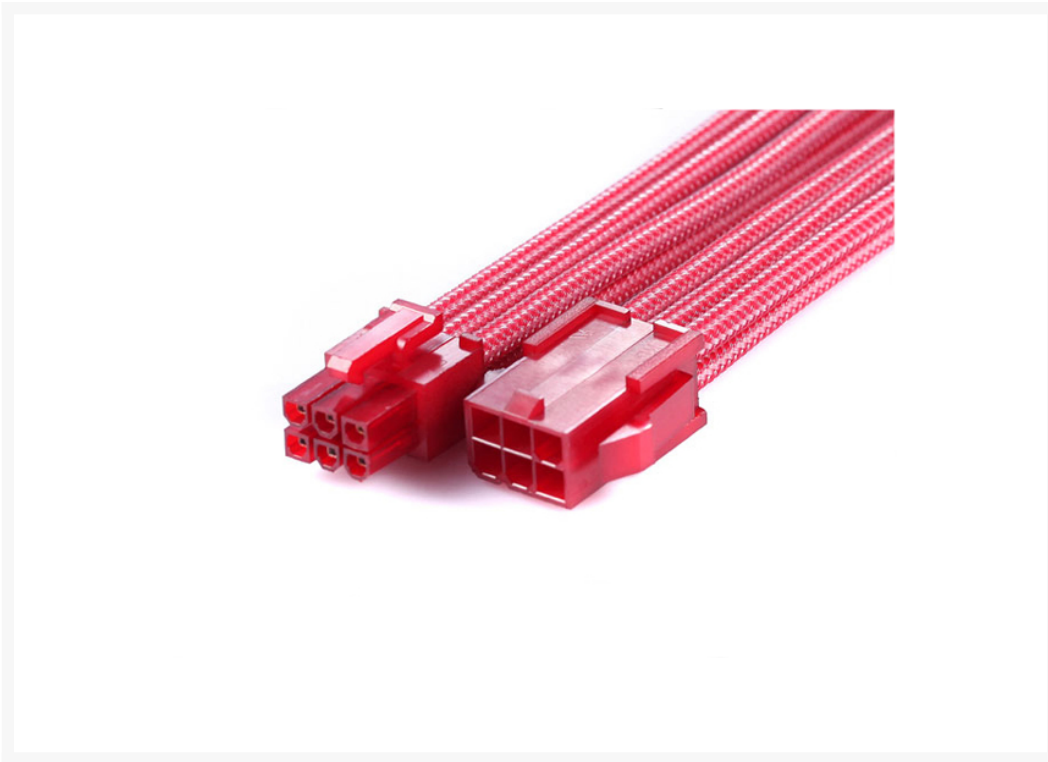

# MaxFinder Triple Braided 6-Pin PCI-E VGA Extension Cable - 50cm - Metallic Red

Special Price  
**\$11.19** was  
**\$15.99**

## Short Description

---

The MaxFinder Triple Braided 6-Pin PCI-E VGA Extension Cables also known as M.Mod cables are out of this world. Every detail has been accounted for in quality and looks. If you simply need any old cable these are NOT for you. If you are looking for the absolute top of the line cable that is flashy and sharp to boot then these are for you.

## Description

---

The MaxFinder Triple Braided 6-Pin PCI-E VGA Extension Cables also known as M.Mod cables are out of this world. Every detail has been accounted for in quality and looks. If you simply need any old cable these are NOT for you. If you are looking for the absolute top of the line cable that is flashy and sharp to boot then these are for you.

This leaves a perfect seal of the sleeving to the wire and also creates the cleanest look entering the connector. The sleeving itself is a triple braided polyester material that provided the highest density making the wire itself COMPLETELY invisible. This leaves you with pure color! All MaxFinder cables are made from self developed and manufacturer sleeve and are 99% hand crafted.