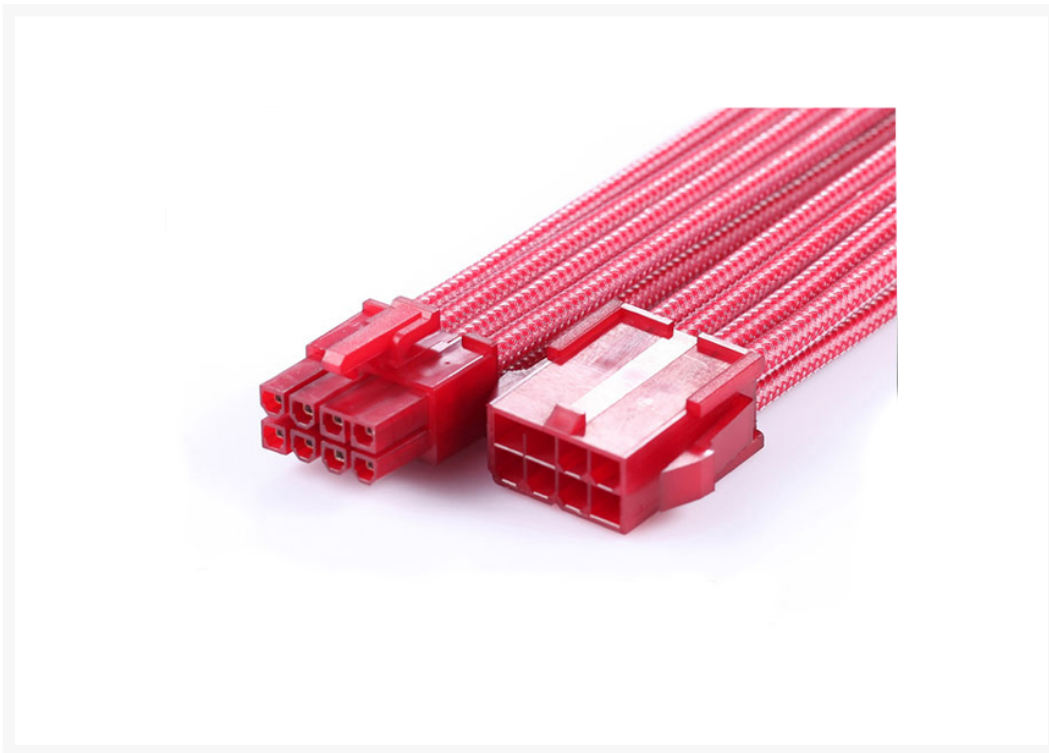

MaxFinder Triple Braided 8-Pin PCI-E VGA Extension Cable - 50cm - Metallic Red

Special Price
\$11.19 was
~~\$15.99~~

Product Images

Short Description

The MaxFinder Triple Braided 6-Pin PCI-E VGA Extension Cables also known as M.Mod cables are out of this world. Every detail has been accounted for in quality and looks. If you simply need any old cable these are NOT for you. If you are looking for the absolute top of the line cable that is flashy and sharp to boot then these are for you.

Description

The MaxFinder Triple Braided 6-Pin PCI-E VGA Extension Cables also known as M.Mod cables are out of this world. Every detail has been accounted for in quality and looks. If you simply need any old cable these are NOT for you. If you are looking for the absolute top of the line cable that is flashy and sharp to boot then these are for you.

The MaxFinder series use a stable gauge of wire to ensure proper current threshold. (16AWG, S-ATA Cables 18AWG, Fan Cables 20 to 24 AWG) these cables utilize what MaxFinder refers to as NSI Technology (Non-Shrinkage Integration Technology) when able.

This leaves a perfect seal of the sleeving to the wire and also creates the cleanest look entering the connector. The sleeving itself is a triple braided polyester material that provided the highest density making the wire itself COMPLETELY invisible. This leaves you with pure color! All MaxFinder cables are made from self developed and manufacturer sleeve and are 99% hand crafted.