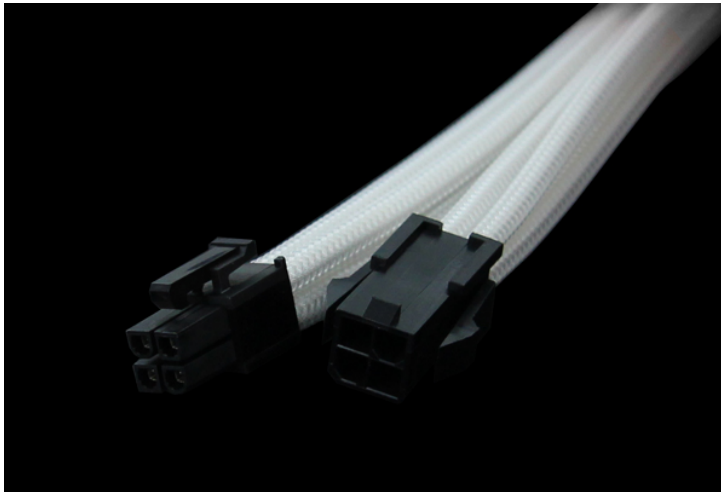

MaxFinder Triple Braided 4-Pin ATX Extension Cable - 50cm - Clear White

Special Price
\$6.29 was
\$8.99

Product Images

Short Description

The MaxFinder Triple Braided 4-Pin ATX Extension Cables also known as M.Mod cables are out of this world. Every detail has been accounted for in quality and looks. If you simply need any old cable these are NOT for you. If you are looking for the absolute top of the line cable that is flashy and sharp to boot then these are for you.

Description

The MaxFinder Triple Braided 4-Pin ATX Extension Cables also known as M.Mod cables are out of this world. Every detail has been accounted for in quality and looks. If you simply need any old cable these are NOT for you. If you are looking for the absolute top of the line cable that is flashy and sharp to boot then these are for you.

This leaves a perfect seal of the sleeving to the wire and also creates the cleanest look entering the connector. The sleeving itself is a triple braided polyester material that provided the highest density making the wire itself COMPLETELY invisible. This leaves you with pure color! All MaxFinder cables are made from self developed and manufacturer sleeve and are 99% hand crafted.

Features

- Self-Developed and Manufactured Sleeves
- Triple-Braided Sleeve w/ High Density Polyester Materials
- MaxFinder's Differentiated and Stable Connection Technology w/ Clean Look
- The Highest Quality and 99% Hand-made
- All Parts ROHS Compliant
- Various Color Options
- Impressive Light Reflection Effects by the Difference of the Lighting and Angle
- Outstanding Durability and Flexibility
- Stable Gauge of Wire Used (16AWG, S-ATA Cables 18AWG, Fan Cables 20 to 24 AWG)