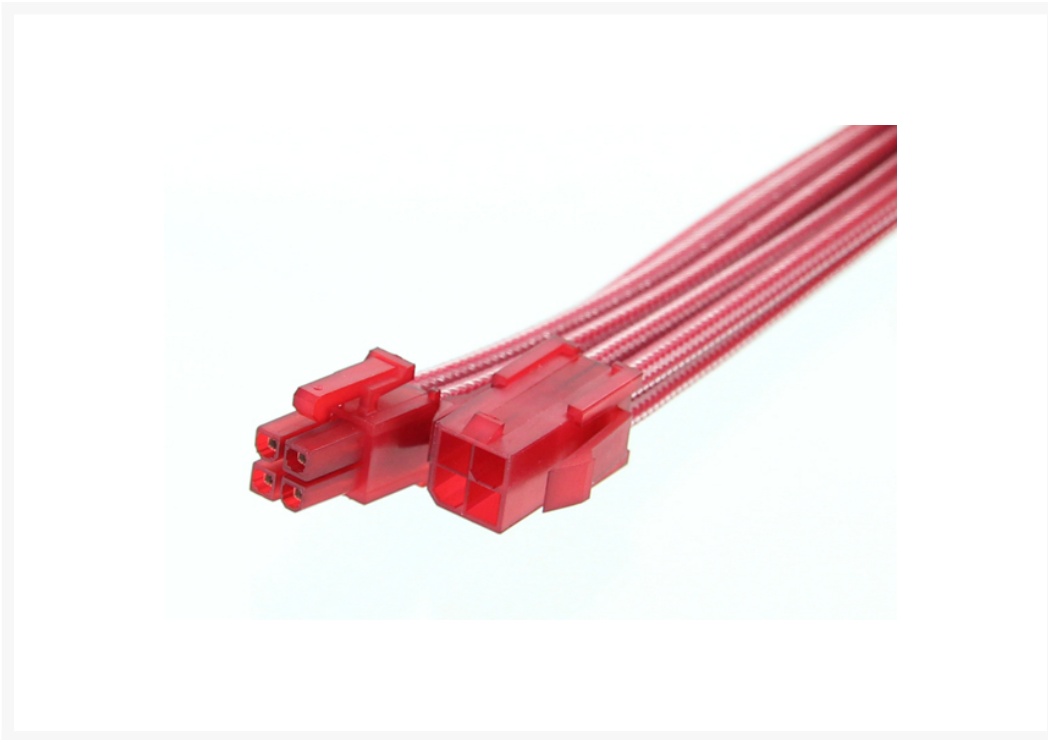

MaxFinder Triple Braided 4-Pin ATX Extension Cable - 50cm - Metallic Red

Special Price
\$6.29 was
\$8.99

Product Images

Short Description

The MaxFinder Triple Braided 4-Pin ATX Extension Cables also known as M.Mod cables are out of this world. Every detail has been accounted for in quality and looks. If you simply need any old cable these are NOT for you. If you are looking for the absolute top of the line cable that is flashy and sharp to boot then these are for you.

Description

The MaxFinder Triple Braided 4-Pin ATX Extension Cables also known as M.Mod cables are out of this world. Every detail has been accounted for in quality and looks. If you simply need any old cable these are NOT for you. If you are looking for the absolute top of the line cable that is flashy and sharp to boot then these are for you.

The MaxFinder series use a stable gauge of wire to ensure proper current threshold. (16AWG, S-ATA Cables 18AWG, Fan Cables 20 to 24 AWG) these cables utilize what MaxFinder refers to as NSI Technology (Non-Shrinkage Integration Technology) when able.

This leaves a perfect seal of the sleeving to the wire and also creates the cleanest look entering the connector. The sleeving itself is a triple braided polyester material that provided the highest density making the wire itself COMPLETELY invisible. This leaves you with pure color! All MaxFinder cables are made from self developed and manufacturer sleeve and are 99% hand crafted.