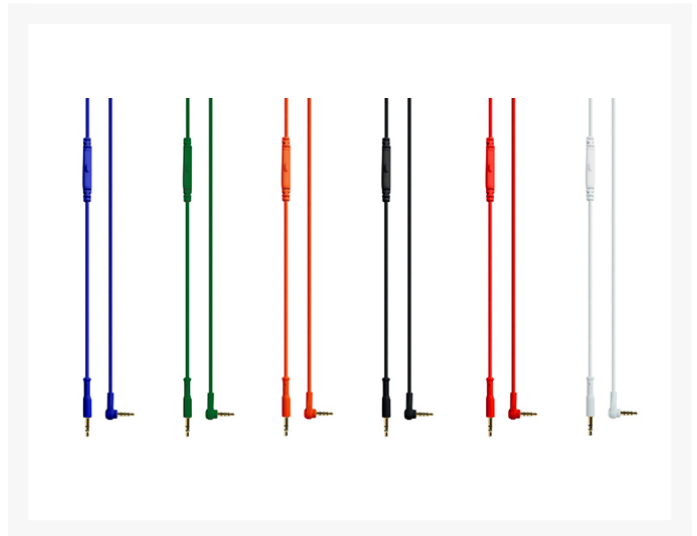

 **SteelSeries Flux Gaming Headset - Black**

Special Price
\$74.96 was
\$99.95

Product Images

Short Description

Product Details:

Compatible with PC, Mac® and Mobile devices, the Flux features new, on-ear mesh cloth cushions that pump out impressive sound levels via its 40mm driver units. The headset includes cable connections for an in-line, uni-directional microphone with mute controls that connect to PC as well as a connector with a single 3.5mm jack for Mac® and mobile devices. The multi-use headset was designed to be travel-friendly, the headset earcups to fold inward when wearing it around the neck, and collapse at the earcup hangers for quick and compact storage. The SteelSeries Flux factors in convenience for the user by including 2 input jacks - one on each side, which allows for two user options: to choose which side the microphone cable can be plugged into, and the ability to “daisy chain” or plug in another headset to the Flux which allows for multiple users to listen to the same device. Customization of the SteelSeries Flux headset will provide users with the ability to order various outer plates with different colors and designs as well as various colored cushions.

Features:

- Customize your black or white headset with various cushions, cords and side plates.
- 40mm drivers in a mobile headset that provide an amazing experience anywhere.
- In-line, omni-directional microphone on the cord with mute controls.
- Travel-friendly, foldable design allows earcups lay flat.
- Allow friends to "listen in" by plugging into the available port on your Flux.
- Detachable cable w. inline music and mic control for easy travel.
- Both PC & Mobile/Mac® cables are included in the box for maximum versatility.