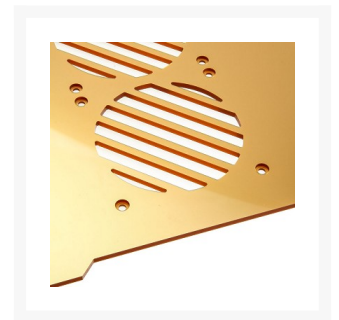

Parvum Systems S2.0 Accent Kit - Gold

Special Price
\$22.77 was
\$37.95

Product Images

Short Description

The Parvum Systems S2.0 is an evolution of the popular S1.0 with a host of new features and improvements over their first product range. Many of the features have been included as a result of feedback from the fast growing Parvum user base.