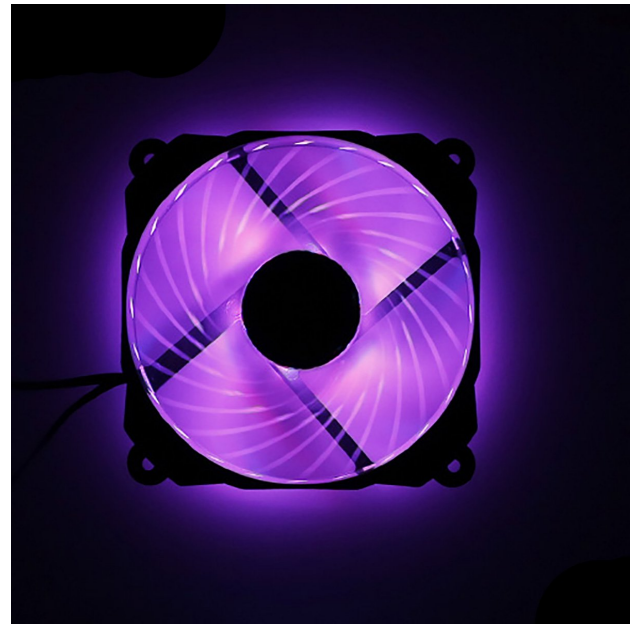

BARROW Barrow Adjustable RGB PWM Radiator Fan 120mm-Black

Special Price
\$10.99 was
\$12.95

Product Images

Short Description

Barrow's fans have been developed to deliver significant airflow and look good with the installed RGB lighting system. Barrow RGB controller not included.

Description

Barrow's fans have been developed to deliver significant airflow and look good with the installed RGB lighting system. Barrow RGB controller not included.

Specifications

 BARROW RGB adjustable fan	RGB unadjustable fan
Model: BF02-PR Size: 120MM*120MM*25MM Speed range: 900-1800RPM Rate voltage: 12V Starting voltage: 6V Speed regulation: PWM Bearing: Hydraulic Bearing Rate current: 0.06A-0.25A Air volume: 29.5CFM-59.7CFM Aervice lfe: 30000H Line length: 500MM Interface type: 4Pin+4Pin lighting: LRC1.0 Need controller: Yes Color: Black/White/Yellow	Model: BF02-PR-D Size: 120MM*120MM*25MM Speed range: 900-1800RPM Rate voltage: 12V Starting voltage: 6V Speed regulation: PWM Bearing: Hydraulic Bearing Rate current: 0.06A-0.25A Air volume: 29.5CFM-59.7CFM Aervice lfe: 30000H Line length: 500MM Interface type: 4Pin lighting: Fixed rainbow unadjustable Need controller: No Color: Black/White/Yellow

Additional Information

Brand	Barrow
SKU	BF02-PR-BK-D
Weight	0.6000
Color	Black
Fan Dimensions	120mm
Fan Width	25mm
Fan Connection	4-Pin PWM
Fan Voltage	12 VDC
Fan RPM	1800
Fan CFM	60
LED Color	RGB
Vendor SKU/EAN	BA1281
Special Price	\$10.99