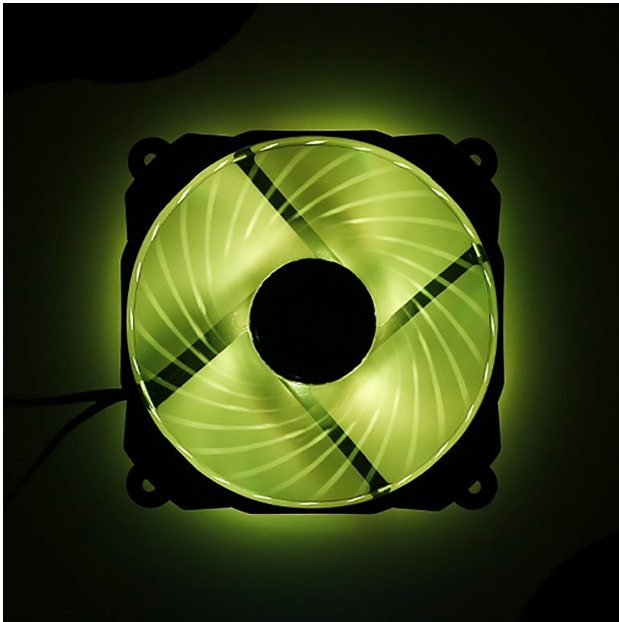

BARROW Barrow Adjustable RGB PWM Radiator Fan 120mm-Black

Special Price
\$10.99 was
\$12.95

Product Images

Short Description

Barrow's fans have been developed to deliver significant airflow and look good with the installed RGB lighting system. Barrow RGB controller not included.

Description

Barrow's fans have been developed to deliver significant airflow and look good with the installed RGB lighting system. Barrow RGB controller not included.

Specifications

 BARROW RGB adjustable fan	RGB unadjustable fan
Model: BF02-PR Size: 120MM*120MM*25MM Speed range: 900-1800RPM Rate voltage: 12V Starting voltage: 6V Speed regulation: PWM Bearing: Hydraulic Bearing Rate current: 0.06A-0.25A Air volume: 29.5CFM-59.7CFM Aervice lfe: 30000H Line length: 500MM Interface type: 4Pin+4Pin lighting: LRC1.0 Need controller: Yes Color: Black/White/Yellow	Model: BF02-PR-D Size: 120MM*120MM*25MM Speed range: 900-1800RPM Rate voltage: 12V Starting voltage: 6V Speed regulation: PWM Bearing: Hydraulic Bearing Rate current: 0.06A-0.25A Air volume: 29.5CFM-59.7CFM Aervice lfe: 30000H Line length: 500MM Interface type: 4Pin lighting: Fixed rainbow unadjustable Need controller: No Color: Black/White/Yellow

Additional Information

Brand	Barrow
SKU	BF02-PR-BK-D
Weight	0.6000
Color	Black
Fan Dimensions	120mm
Fan Width	25mm
Fan Connection	4-Pin PWM
Fan Voltage	12 VDC
Fan RPM	1800
Fan CFM	60
LED Color	RGB
Vendor SKU/EAN	BA1281
Special Price	\$10.99