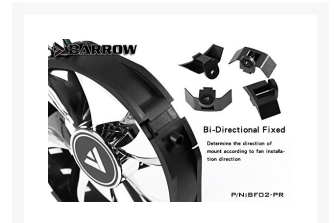

BARROW Barrow Adjustable RGB PWM Radiator Fan 120mm-Black

Special Price
\$10.99 was
\$12.95

Product Images

Short Description

Barrow's fans have been developed to deliver significant airflow and look good with the installed RGB lighting system. Barrow RGB controller not included.

Description

Barrow's fans have been developed to deliver significant airflow and look good with the installed RGB lighting system. Barrow RGB controller not included.

Specifications

 BARROW RGB adjustable fan	RGB unadjustable fan
Model: BF02-PR Size: 120MM*120MM*25MM Speed range: 900-1800RPM Rate voltage: 12V Starting voltage: 6V Speed regulation: PWM Bearing: Hydraulic Bearing Rate current: 0.06A-0.25A Air volume: 29.5CFM-59.7CFM Aervice lfe: 30000H Line length: 500MM Interface type: 4Pin+4Pin lighting: LRC1.0 Need controller: Yes Color: Black/White/Yellow	Model: BF02-PR-D Size: 120MM*120MM*25MM Speed range: 900-1800RPM Rate voltage: 12V Starting voltage: 6V Speed regulation: PWM Bearing: Hydraulic Bearing Rate current: 0.06A-0.25A Air volume: 29.5CFM-59.7CFM Aervice lfe: 30000H Line length: 500MM Interface type: 4Pin lighting: Fixed rainbow unadjustable Need controller: No Color: Black/White/Yellow

Additional Information

Brand	Barrow
SKU	BF02-PR-BK-D
Weight	0.6000
Color	Black
Fan Dimensions	120mm
Fan Width	25mm
Fan Connection	4-Pin PWM
Fan Voltage	12 VDC
Fan RPM	1800
Fan CFM	60
LED Color	RGB
Vendor SKU/EAN	BA1281
Special Price	\$10.99