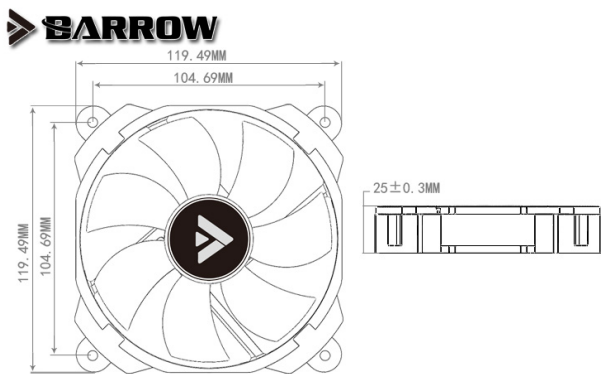

BARROW Barrow Adjustable RGB PWM Radiator Fan 120mm-Black

Special Price
\$10.99 was
\$12.95

Product Images

Short Description

Barrow's fans have been developed to deliver significant airflow and look good with the installed RGB lighting system. Barrow RGB controller not included.

Description

Barrow's fans have been developed to deliver significant airflow and look good with the installed RGB lighting system. Barrow RGB controller not included.

Specifications

 BARROW RGB adjustable fan	RGB unadjustable fan
Model: BF02-PR Size: 120MM*120MM*25MM Speed range: 900-1800RPM Rate voltage: 12V Starting voltage: 6V Speed regulation: PWM Bearing: Hydraulic Bearing Rate current: 0.06A-0.25A Air volume: 29.5CFM-59.7CFM Aervice lfe: 30000H Line length: 500MM Interface type: 4Pin+4Pin lighting: LRC1.0 Need controller: Yes Color: Black/White/Yellow	Model: BF02-PR-D Size: 120MM*120MM*25MM Speed range: 900-1800RPM Rate voltage: 12V Starting voltage: 6V Speed regulation: PWM Bearing: Hydraulic Bearing Rate current: 0.06A-0.25A Air volume: 29.5CFM-59.7CFM Aervice lfe: 30000H Line length: 500MM Interface type: 4Pin lighting: Fixed rainbow unadjustable Need controller: No Color: Black/White/Yellow

Additional Information

Brand	Barrow
SKU	BF02-PR-BK-D
Weight	0.6000
Color	Black
Fan Dimensions	120mm
Fan Width	25mm
Fan Connection	4-Pin PWM
Fan Voltage	12 VDC
Fan RPM	1800
Fan CFM	60
LED Color	RGB
Vendor SKU/EAN	BA1281
Special Price	\$10.99