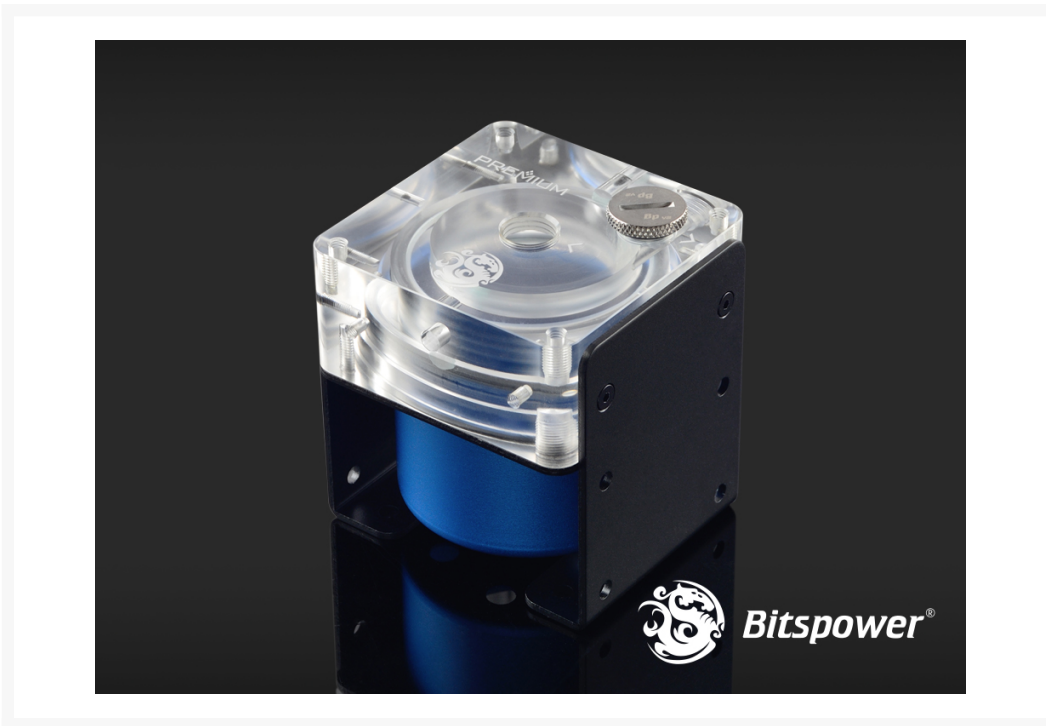

# Bitspower Premium D5 MOD Top G1/4" (Abrasive Blue / Acrylic Version)

Special Price  
**\$69.26** was  
**\$76.95**

## Short Description

Bitspower Premium D5 MOD Top G1/4" (Abrasive Blue / Acrylic Version)

## Description

---

Bitspower Premium D5 MOD Top G1/4" (Abrasive Blue / Acrylic Version)

## Specifications

---

Specification :

G1/4" Out-Let x2 ; G1/4" In-Let x1.

Dimensions(LxWxD) : 71x71x32MM

Material : Acrylic

Included :

1. Premium D5/MCP655 MOD TOP x 1PCS.
2. Premium D5 Universal Bracket-MBK x 1Set.
3. 4-PIN Male-Extract Tool x 1 PCS.