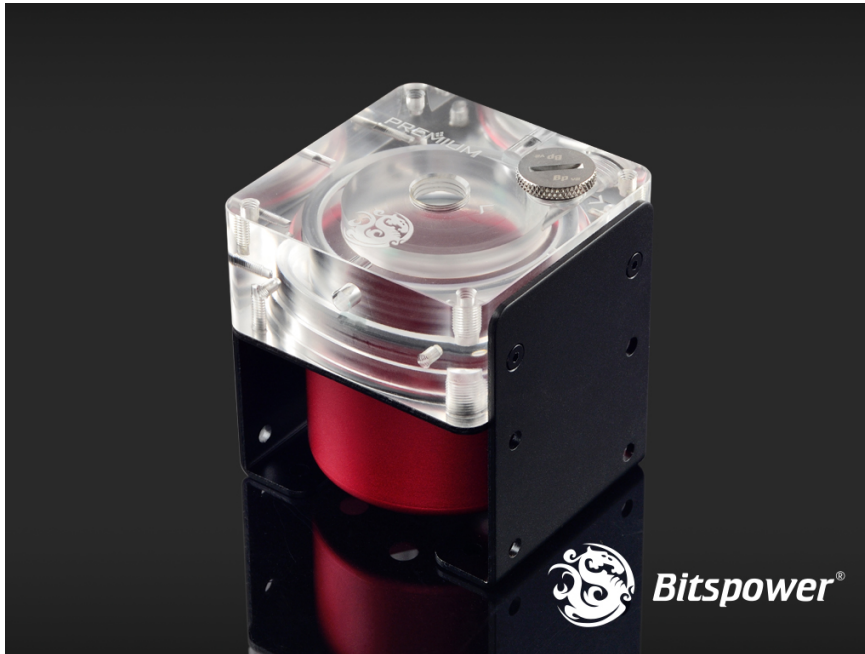

# Bitspower Premium D5 MOD Top G1/4" (Abrasive Red / Acrylic Version)

Special Price  
**\$69.26** was  
**\$76.95**

## Short Description

Bitspower Premium D5 MOD Top G1/4" (Abrasive Red / Acrylic Version)

## Description

---

Bitspower Premium D5 MOD Top G1/4" (Abrasive Red / Acrylic Version)

## Specifications

---

Specification :

G1/4" Out-Let x2 ; G1/4" In-Let x1.

Dimensions(LxWxD) : 71x71x32MM

Material : Acrylic

Included :

1. Premium D5/MCP655 MOD TOP x 1PCS.
2. Premium D5 Universal Bracket-MBK x 1Set.
3. 4-PIN Male-Extract Tool x 1 PCS.