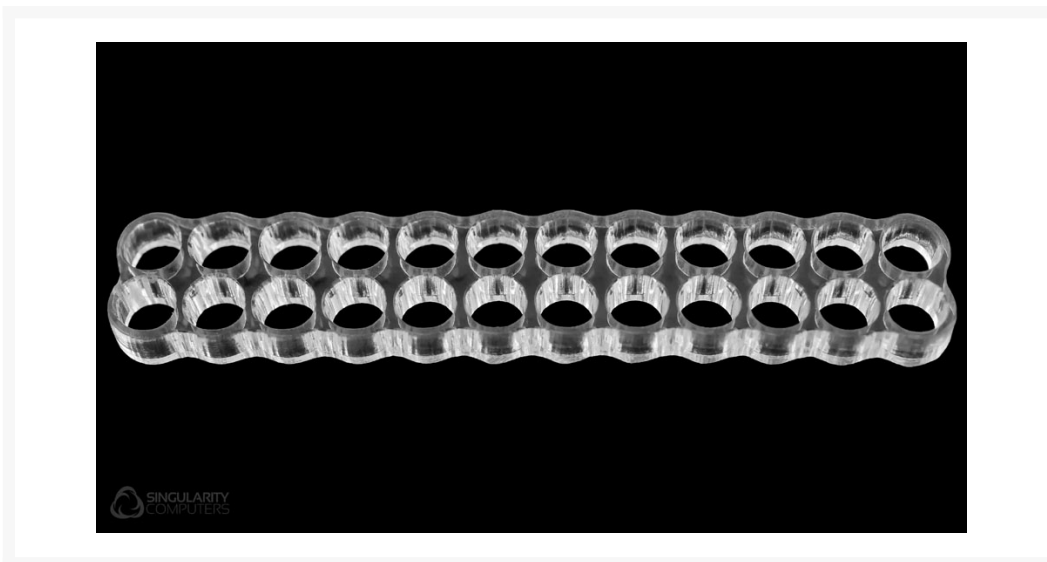

Singularity Computers Acrylic Clear Cable Combs – 24pin

\$2.50

Product Images

Short Description

SC Acrylic Cable Combs are laser cut from 3mm acrylic. They are designed for 4mm sleeved cables which includes MPDC-X Sleeve on 15-18AWG wire and other brands. Our Acrylic Cable Combs are a more budget friendly option compared to our Alloy Cable Combs, but still maintain SC quality as always.

Description

SC Acrylic Cable Combs are laser cut from 3mm acrylic. They are designed for 4mm sleeved cables which includes MPDC-X Sleeve on 15-18AWG wire and other brands. Our Acrylic Cable Combs are a more budget

friendly option compared to our Alloy Cable Combs, but still maintain SC quality as always.

Additional Information

Brand	Singularity Computers
SKU	SC-ACY-CL-CCOMB-24P-D
Weight	0.0600
Color	Clear
Wire Management Type	Comb
Size	4mm
Vendor SKU/EAN	9351182001387
Special Price	\$1.50