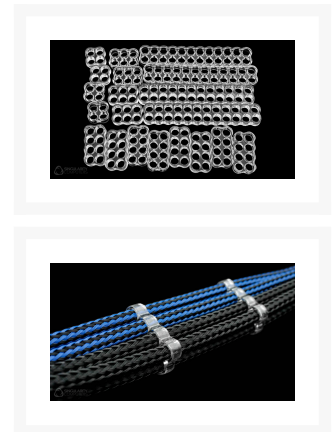

Singularity Computers Acrylic Clear Cable Combs – 24pin

\$2.50

Product Images

Short Description

SC Acrylic Cable Combs are laser cut from 3mm acrylic. They are designed for 4mm sleeved cables which includes MPDC-X Sleeve on 15-18AWG wire and other brands. Our Acrylic Cable Combs are a more budget friendly option compared to our Alloy Cable Combs, but still maintain SC quality as always.

Description

SC Acrylic Cable Combs are laser cut from 3mm acrylic. They are designed for 4mm sleeved cables which includes MPDC-X Sleeve on 15-18AWG wire and other brands. Our Acrylic Cable Combs are a more budget

friendly option compared to our Alloy Cable Combs, but still maintain SC quality as always.

Additional Information

Brand	Singularity Computers
SKU	SC-ACY-CL-CCOMB-24P-D
Weight	0.0600
Color	Clear
Wire Management Type	Comb
Size	4mm
Vendor SKU/EAN	9351182001387
Special Price	\$1.50