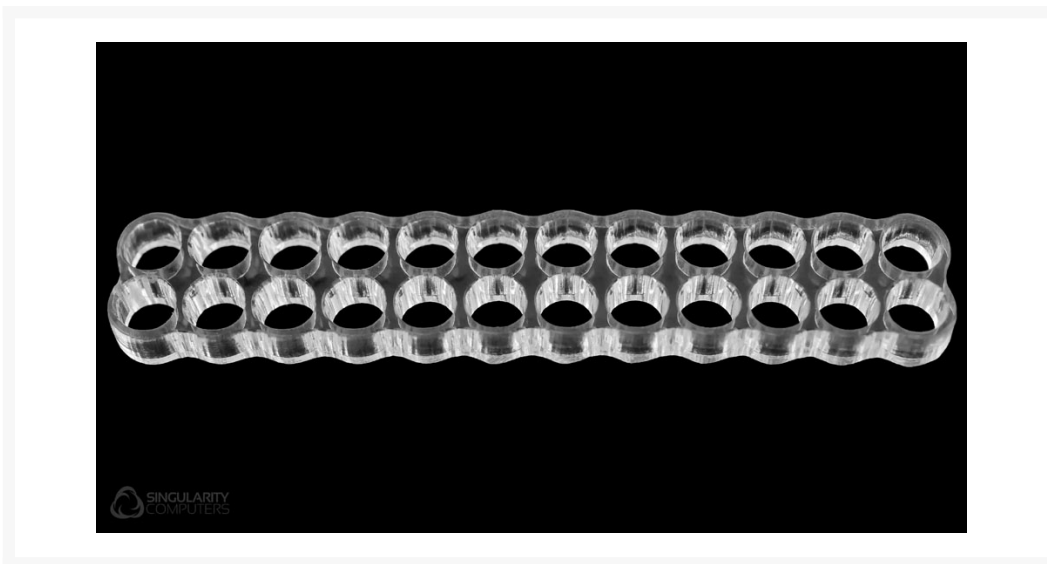

Singularity Computers Acrylic Clear Cable Combs – 24pin

\$2.50

Product Images

Short Description

SC Acrylic Cable Combs are laser cut from 3mm acrylic. They are designed for 4mm sleeved cables which includes MPDC-X Sleeve on 15-18AWG wire and other brands. Our Acrylic Cable Combs are a more budget friendly option compared to our Alloy Cable Combs, but still maintain SC quality as always.

Description

SC Acrylic Cable Combs are laser cut from 3mm acrylic. They are designed for 4mm sleeved cables which includes MPDC-X Sleeve on 15-18AWG wire and other brands. Our Acrylic Cable Combs are a more budget

friendly option compared to our Alloy Cable Combs, but still maintain SC quality as always.

Additional Information

Brand	Singularity Computers
SKU	SC-ACY-CL-CCOMB-24P-D
Weight	0.0600
Color	Clear
Wire Management Type	Comb
Size	4mm
Vendor SKU/EAN	9351182001387
Special Price	\$1.50