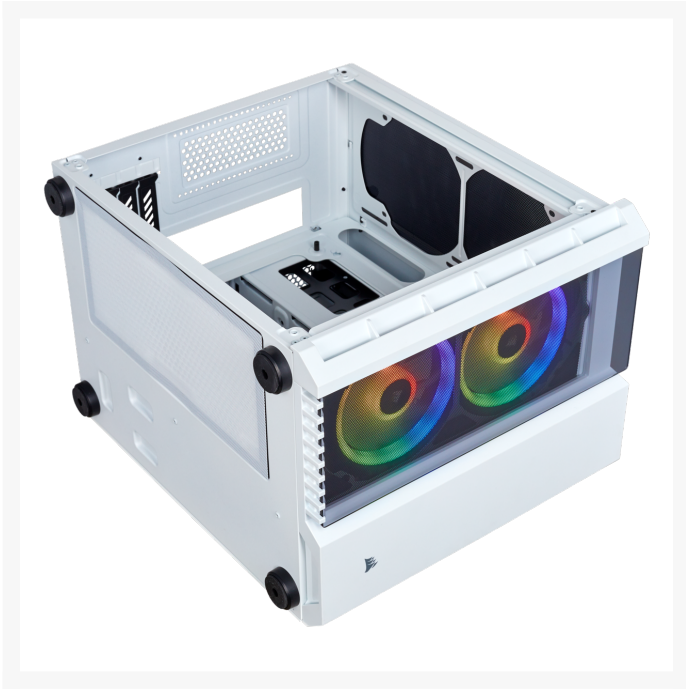

Corsair Crystal Series 280X RGB Tempered Glass Micro ATX Case — White

\$169.99

Product Images

Short Description

The CORSAIR Crystal Series 280X RGB is a high-performance Micro-ATX case with three beautiful tempered glass panels, RGB lighting and an innovative dual-chamber internal layout for clean looks and cleaner builds.

Description

The CORSAIR Crystal Series 280X RGB is a high-performance Micro-ATX case with three beautiful tempered glass panels, RGB lighting and an innovative dual-chamber internal layout for clean looks and cleaner builds.

Features

MASSIVE COOLING, SMALL CASE

Room for up to six 120mm cooling fans, or a 240mm radiator in the roof, 240mm radiator in the front, and 240mm radiator in the floor.

STUNNING RGB SOFTWARE CONTROL

Two included CORSAIR LL120 RGB fans boast 32 individually customizable LEDs, powered by an included Lighting Node PRO digital RGB lighting controller and CORSAIR iCUE software to deliver a symphony of color.

THREE PANEL TEMPERED GLASS

Three stunning, tempered glass panels put your system on display like no other Micro-ATX case.

DUAL-CHAMBER INTERNAL LAYOUT

Highlight your PC's core components whilst tidying cables, drives and the PSU into a dedicated rear chamber.