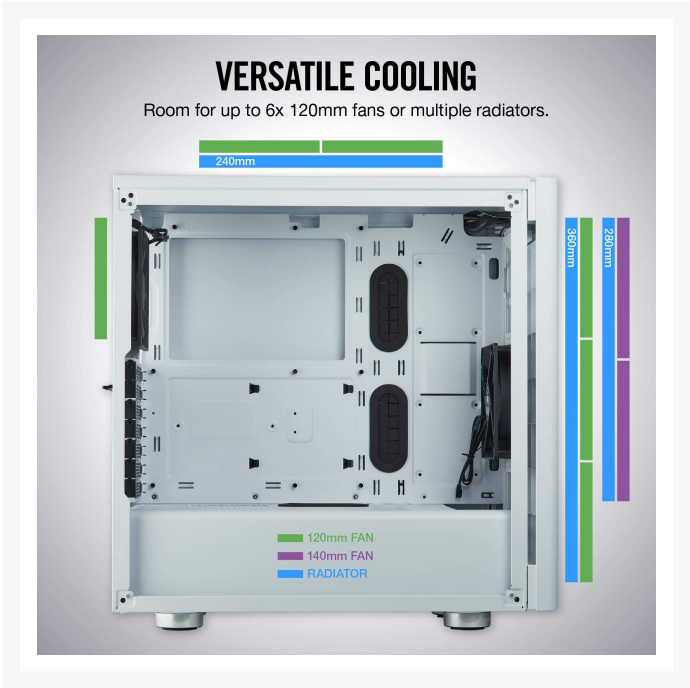

Corsair Carbide Series 275R Tempered Glass Mid-Tower Gaming Case - White

\$89.99

Product Images

Short Description

The CORSAIR Carbide Series 275R is a compact mid-tower ATX case that matches minimalist design and a beautiful tempered glass window with a straightforward interior layout and versatile cooling options.

Description

The CORSAIR Carbide Series 275R is a compact mid-tower ATX case that matches minimalist design and a beautiful tempered glass window with a straightforward interior layout and versatile cooling options.

Features

MINIMALIST DESIGN, MAXIMUM FEATURES

The CORSAIR Carbide Series 275R is a compact mid-tower ATX case that matches minimalist design and a beautiful tempered glass window with a straightforward interior layout and versatile cooling options.

STUNNING TEMPERED GLASS WINDOW

Tempered glass side panel shows off your system in style.

CLEAN AND MINIMALIST DESIGN

Clean lines, curved edges with soft accent lighting.

BUILDER-FRIENDLY INTERNAL LAYOUT

Simple and intuitive internal layout enables easy and quick building.