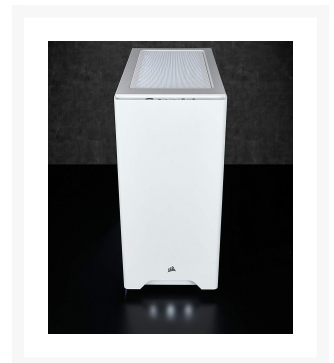

Corsair Carbide Series 275R Tempered Glass Mid-Tower Gaming Case - White

\$89.99

Product Images

Short Description

The CORSAIR Carbide Series 275R is a compact mid-tower ATX case that matches minimalist design and a beautiful tempered glass window with a straightforward interior layout and versatile cooling options.

Description

The CORSAIR Carbide Series 275R is a compact mid-tower ATX case that matches minimalist design and a beautiful tempered glass window with a straightforward interior layout and versatile cooling options.

Features

MINIMALIST DESIGN, MAXIMUM FEATURES

The CORSAIR Carbide Series 275R is a compact mid-tower ATX case that matches minimalist design and a beautiful tempered glass window with a straightforward interior layout and versatile cooling options.

STUNNING TEMPERED GLASS WINDOW

Tempered glass side panel shows off your system in style.

CLEAN AND MINIMALIST DESIGN

Clean lines, curved edges with soft accent lighting.

BUILDER-FRIENDLY INTERNAL LAYOUT

Simple and intuitive internal layout enables easy and quick building.