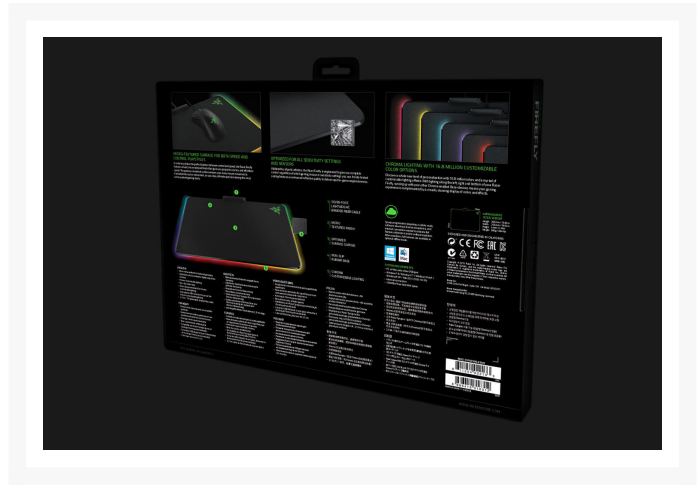

Razer Firefly - Hard Gaming Mouse Mat

\$59.99

Product Images

Short Description

With a micro-textured, reflective surface, this Razer Firefly gaming mouse pad works with most Chroma-enabled Razer devices to offer precise navigation and optimize your gaming experience. Chroma customizable lighting provides a distinctive appearance.

Description

With a micro-textured, reflective surface, this Razer Firefly gaming mouse pad works with most Chroma-enabled Razer devices to offer precise navigation and optimize your gaming experience. Chroma customizable lighting provides a distinctive appearance.

Features

Micro-Textured Surface for Speed and Control

In order to achieve the perfect balance between control and speed, the Razer Firefly features a hard, micro-textured finish that gives you pinpoint accuracy and effortless speed. The precise, consistent surface ensures your every mouse movement is translated into cursor movement, so you enjoy ultimate precision during the most action-packed gaming duels.

Tech Specs

- Micro-textured finish for balanced gameplay
- Optimized surface coating for highly responsive tracking
- Razer Chroma customizable lighting
- Inter-device color synchronization
- Non-slip rubber base
- Razer Synapse enabled (for Razer Chroma customizable lighting)
- Gold-plated, USB connector (to power the Razer Chroma customizable lighting)
- 2.13 m / 7 ft lightweight, braided fiber cable
- Approximate size: 355 mm / 13.98 " (Length) x 255 mm / 10.04 " (Width) x 4 mm / 0.16 " (Height)
- Approximate weight: 380 g / 0.84 lbs