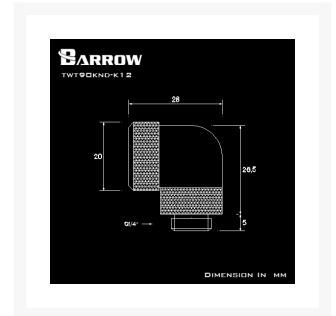

BARROW Barrow Compression Rotary 90-Degree Multi- Link Adapter - 12mm OD Rigid Tube - Gold

\$10.95

Product Images

Short Description

360 degree rotation function. Can be connected to Barrow 12MM diameter acrylic or copper tube. Single end integral hard pipe hand screw joint, 3 sealing ring structure. High water flow through the built-in sealing ring.

Description

360 degree rotation function. Can be connected to Barrow 12MM diameter acrylic or copper tube. Single end integral hard pipe hand screw joint, 3 sealing ring structure. High water flow through the built-in sealing ring.

Specifications

Materials: Brass

Color: Gold

Dental regulations: G1 / 4 (common international regulatory teeth)

Can be used on outer diameter 14mm hard tube.

Can rotate 360 degrees / waterway maximum design

Additional Information

Brand	Barrow
SKU	TWT90KND-K12-GD
Weight	0.1000
Special Order	No
Fitting Type	Rigid Compression
Fitting Size	12mm
Fitting Angle	90 Degree
Fitting Finish	Gold
Vendor SKU/EAN	69378266110868