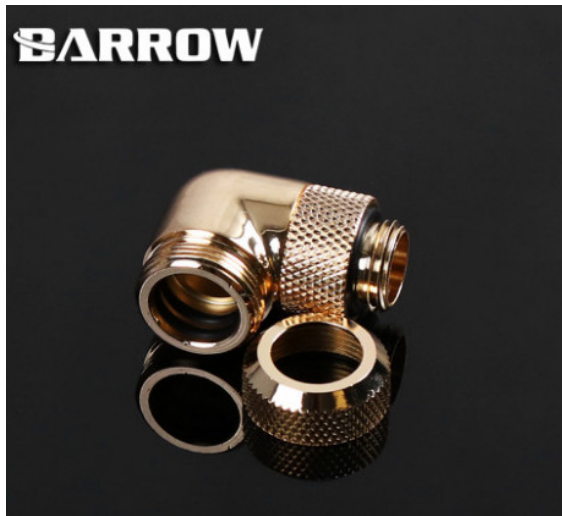

BARROW Barrow Compression Rotary 90-Degree Multi- Link Adapter - 12mm OD Rigid Tube - Gold

\$10.95

Product Images

Short Description

360 degree rotation function. Can be connected to Barrow 12MM diameter acrylic or copper tube. Single end integral hard pipe hand screw joint, 3 sealing ring structure. High water flow through the built-in sealing ring.

Description

360 degree rotation function. Can be connected to Barrow 12MM diameter acrylic or copper tube. Single end integral hard pipe hand screw joint, 3 sealing ring structure. High water flow through the built-in sealing ring.

Specifications

Materials: Brass

Color: Gold

Dental regulations: G1 / 4 (common international regulatory teeth)

Can be used on outer diameter 14mm hard tube.

Can rotate 360 degrees / waterway maximum design

Additional Information

Brand	Barrow
SKU	TWT90KND-K12-GD
Weight	0.1000
Special Order	No
Fitting Type	Rigid Compression
Fitting Size	12mm
Fitting Angle	90 Degree
Fitting Finish	Gold
Vendor SKU/EAN	69378266110868