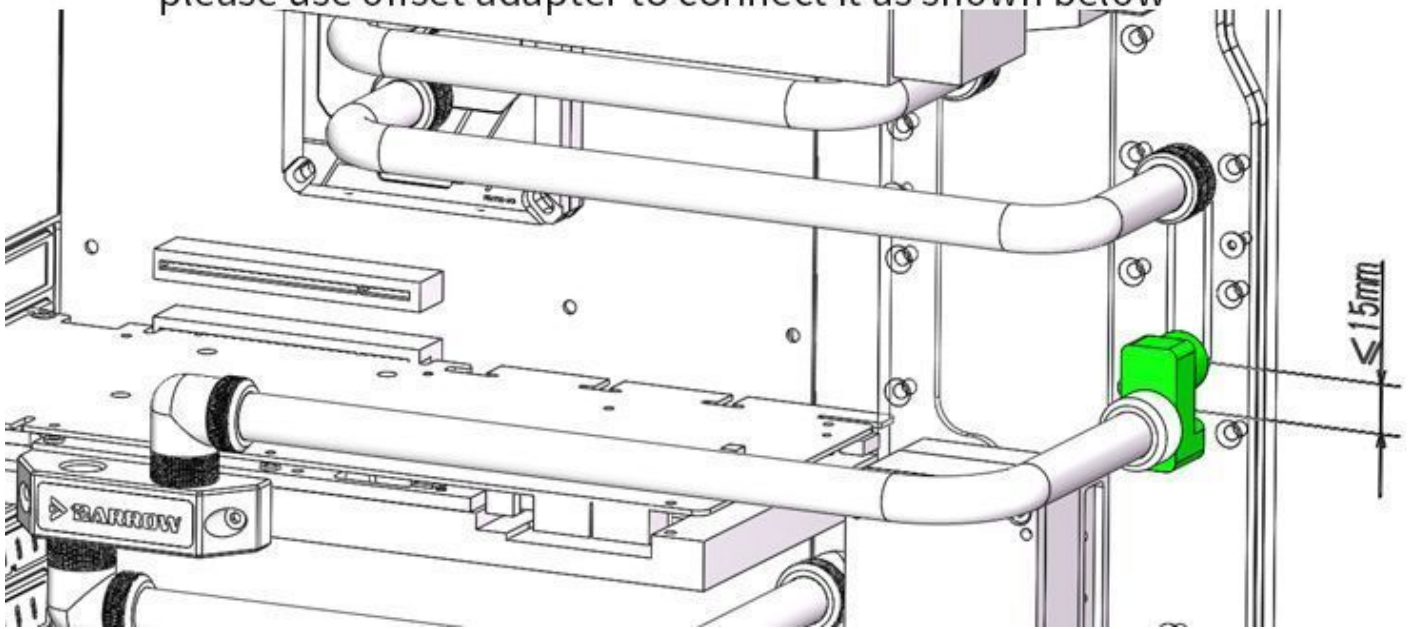

BARROW Barrow G1/4" 360° Rotary Offset Adapter 15mm Fitting - Black

\$14.95

Product Images

Short Description

This adapter fitting allows for fine adjustment of hard tube angles. With plus or minus 15mm of adjustment you can get perfectly parallel tubing runs by using this unique fitting.

Description

This adapter fitting allows for fine adjustment of hard tube angles. With plus or minus 15mm of adjustment you can get perfectly parallel tubing runs by using this unique fitting.

As shown, if the deviation of the connection is less than 15 mm, please use offset adapter to connect it as shown below

1. Adapter can be 360° rotation;

2. It has 15MM central spacing of Interface between two connector;

3. Product material: POM+Brass;

4. Thread specification: G1/4;

5. Product quantity: 1PCS;

6. In case of product appearance structure upgrade, without further notice, in