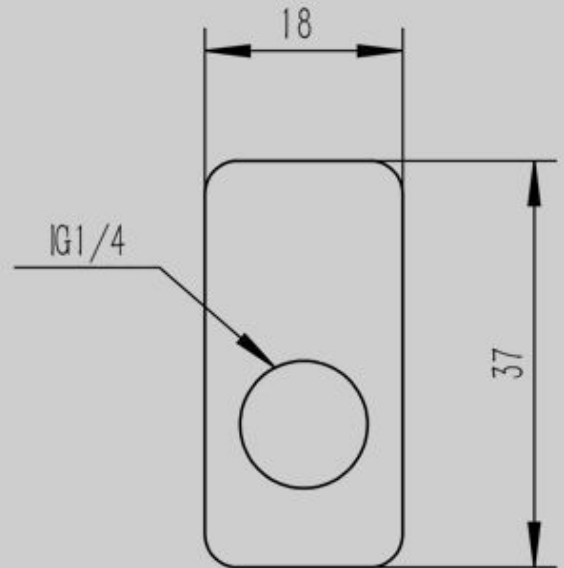

1. Adapter can be 360° rotation;

2. It has 15MM central spacing of Interface between two connector;

3. Product material: POM+Brass;

4. Thread specification: G1/4;

5. Product quantity: 1PCS;

6. In case of product appearance structure upgrade, without further notice, in

kind prevail.

Appearance size

外观尺寸

05

Additional Information

Brand	Barrow
SKU	TX360PZ-15-BK
Weight	0.1000
Special Order	No
Fitting Type	Adapter
Fitting Size	1/4"
Fitting Finish	Matte Black
Vendor SKU/EAN	6937826613289