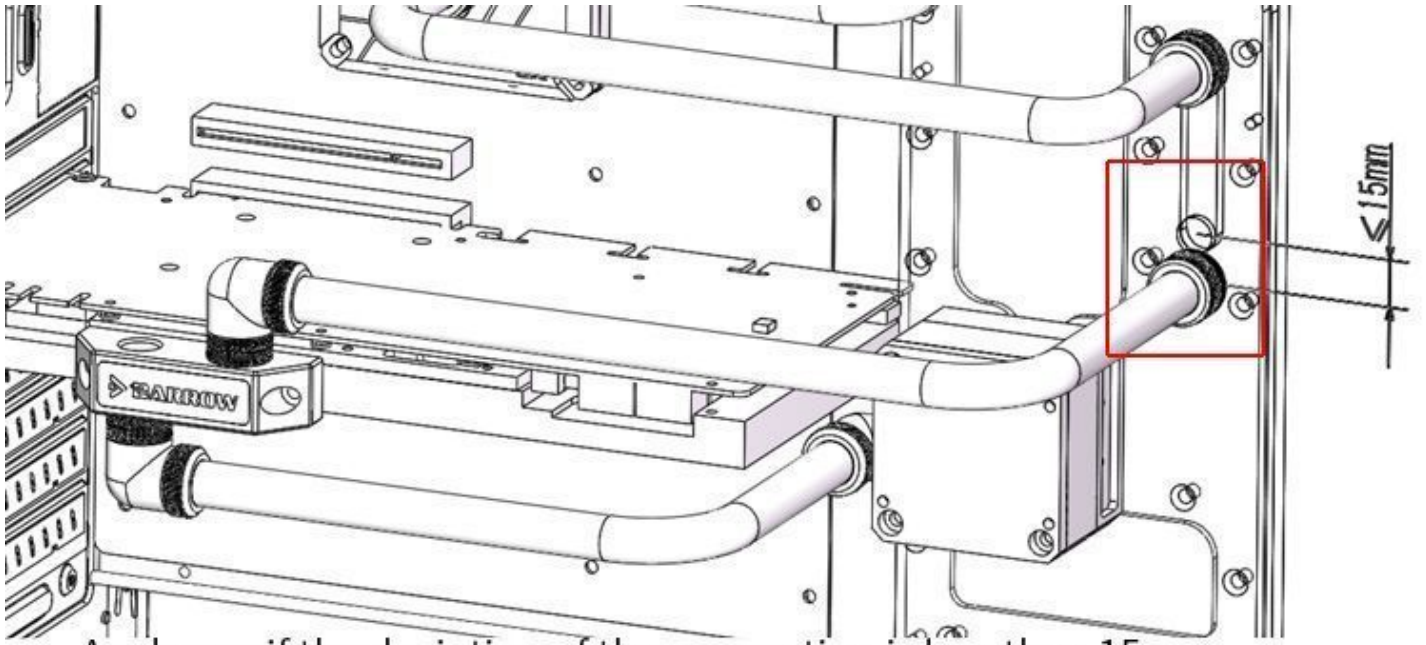

BARROW Barrow G1/4" 360° Rotary Offset Adapter 15mm Fitting - Black

\$14.95

Product Images

Short Description

This adapter fitting allows for fine adjustment of hard tube angles. With plus or minus 15mm of adjustment you can get perfectly parallel tubing runs by using this unique fitting.

Description

This adapter fitting allows for fine adjustment of hard tube angles. With plus or minus 15mm of adjustment you can get perfectly parallel tubing runs by using this unique fitting.

As shown, if the deviation of the connection is less than 15 mm, please use offset adapter to connect it as shown below

1. Adapter can be 360° rotation;

2. It has 15MM central spacing of Interface between two connector;

3. Product material: POM+Brass;

4. Thread specification: G1/4;

5. Product quantity: 1PCS;

6. In case of product appearance structure upgrade, without further notice, in