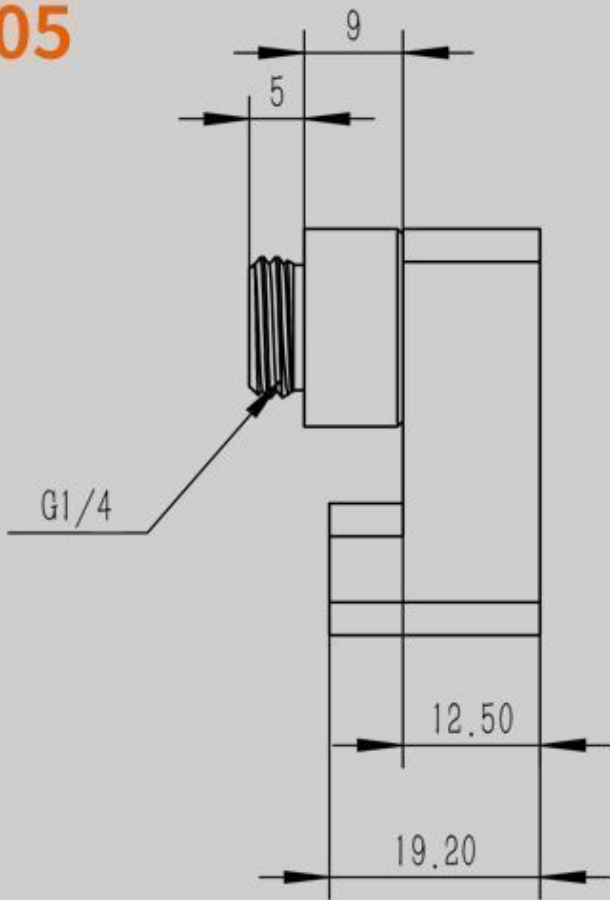

Description

This adapter fitting allows for fine adjustment of hard tube angles. With plus or minus 15mm of adjustment you can get perfectly parallel tubing runs by using this unique fitting.

As shown, if the deviation of the connection is less than 15 mm, please use offset adapter to connect it as shown below

1. Adapter can be 360° rotation;

2. It has 15MM central spacing of Interface between two connector;

3. Product material: POM+Brass;

4. Thread specification: G1/4;

5. Product quantity: 1PCS;

6. In case of product appearance structure upgrade, without further notice, in

kind prevail.

Appearance size

外观尺寸

05

Additional Information

Brand	Barrow
SKU	TX360PZ-15-BK
Weight	0.1000
Special Order	No
Fitting Type	Adapter
Fitting Size	1/4"
Fitting Finish	Matte Black
Vendor SKU/EAN	6937826613289