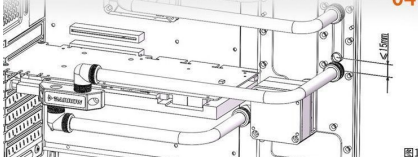

Applicable scenarios

适用场景

04

图1