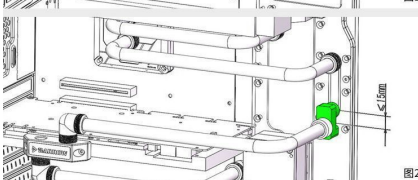

360° rotation offset adapter

Lightweight/Convenient/Durable/Professional

Lightweight

Convenient

Durable

Professional

Multiple application environments

多种适用环境

It can be used in various environments, and the maximum support radius of hole position offset is 15mm

01

It can pass high strength fatigue test

耐高温疲劳测试

02

Lightweight

轻量化

The impact resistant and lightweight POM material reduces the overall weight, which is only 17.2g

03

Applicable scenarios

适用场景

04

图2