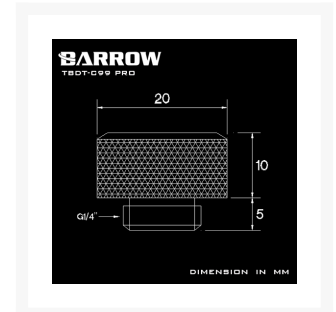

BARROW Barrow Push-in Fitting 14mm OD - Silver

\$4.95

Product Images

Short Description

Barrow's 14mm OD rigid tube adapter fittings cleanly and safely link hardline tubing to water cooling components and parts using a series of o-rings with an easy to use push-in style connection. G1/4" threads make them easy to install into most water blocks, radiators and reservoirs. Perfect for use with Barrow 14mm OD Rigid Tubing! A great option for those looking to use hardline tubing in their build!

Description

Barrow's 14mm OD rigid tube adapter fittings cleanly and safely link hardline tubing to water cooling components and parts using a series of o-rings with an easy to use push-in style connection. G1/4" threads make them easy to install into most water blocks, radiators and reservoirs. Perfect for use with Barrow 14mm OD Rigid Tubing! A great option for those looking to use hardline tubing in their build!

Specifications

Hi-Quality Brass Material.
Multi-Length Application.
Applicable to OD14mm acrylic hard tube
Thread : G1/4"

Additional Information

Brand	Barrow
SKU	TBDT-C99-PRO-SL
Weight	0.1000
Fitting Type	Rigid Compression
Fitting Size	14mm
Fitting Angle	Straight
Fitting Finish	Chrome
Vendor SKU/EAN	BA1933