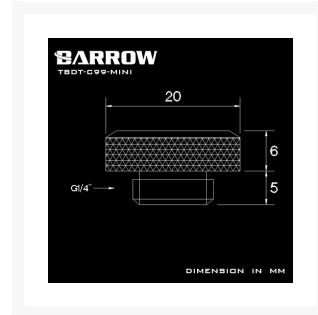

BARROW Barrow Mini Push-in Fitting 14mm OD - Black

\$4.95

Product Images

Short Description

Barrow's 14mm OD rigid tube adapter fittings cleanly and safely link hardline tubing to water cooling components and parts using a series of o-rings with an easy to use push-in style connection. G1/4" threads make them easy to install into most water blocks, radiators and reservoirs. Perfect for use with Barrow 14mm OD Rigid Tubing! A great option for those looking to use hardline tubing in their build!

Description

Barrow's 14mm OD rigid tube adapter fittings cleanly and safely link hardline tubing to water cooling components and parts using a series of o-rings with an easy to use push-in style connection. G1/4" threads make them easy to install into most water blocks, radiators and reservoirs. Perfect for use with Barrow 14mm OD Rigid Tubing! A great option for those looking to use hardline tubing in their build!

Specifications

Multi-Length Application.
Applicable to OD14mm acrylic hard tube
Thread : G1/4"

Additional Information

Brand	Barrow
SKU	TBBDT-C99-MINI-BK
Weight	0.1000
Special Order	No
Fitting Type	Rigid Compression
Fitting Size	14mm
Fitting Angle	Straight
Fitting Finish	Matte Black
Vendor SKU/EAN	6937826601323