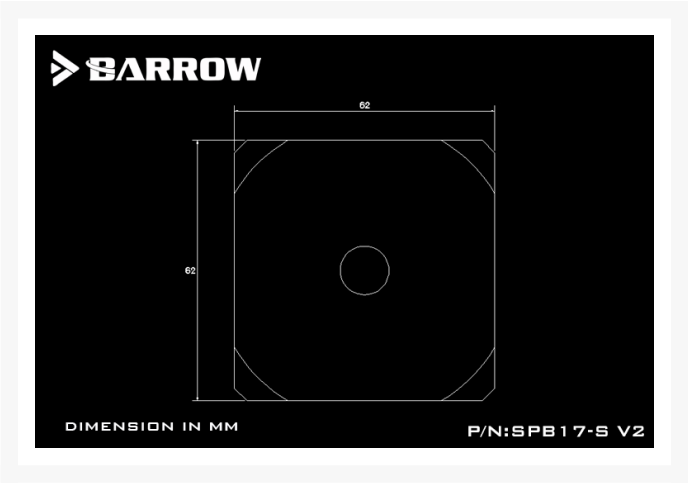

BARROW Barrow Aurora PWM control speed 17W pump with acrylic cover and metal housing kit - Black

Special Price
\$39.90 was
\$59.95

Product Images

Short Description

These Barrow Pumps have a manual speed control knob.

Description

These Barrow Pumps have a manual speed control knob.

Features

Clockwise rotation
open manual speed control mode

Counterclockwise rotation
to the end turn off manual
speed control mode into PWM mode

Manual speed control knob

P/N:SPB17-S V2

Detachable plug-in harness structure

P/N:SPB17-S V2

In the picture, the four screw holes are self-tapping screws mounting position

P/N:SPB17-S V2

Specifications

Model	SPB17-S-V2
Rated voltage	DC 12V
Rated current	1.4A
Rated power rating	17W
Maximum head pressure	5-6M
Maximum flow rate	960L/H
Pump interface thread	G1/4
Temperature range	<60c
Operating noise	<40DB
Size	62*62*48.5MM
Rotational Speed	4000RPM
Weight	322G
Pump cord Length	60CM

Service Life	>50000H
--------------	---------

Additional Information

Brand	Barrow
SKU	SPB17-S-V2-BK
Weight	1.2500
Color	Black
Pump Type	DDC
Pump Voltage	12 VDC
Vendor SKU/EAN	6937826612206
Special Price	\$39.90