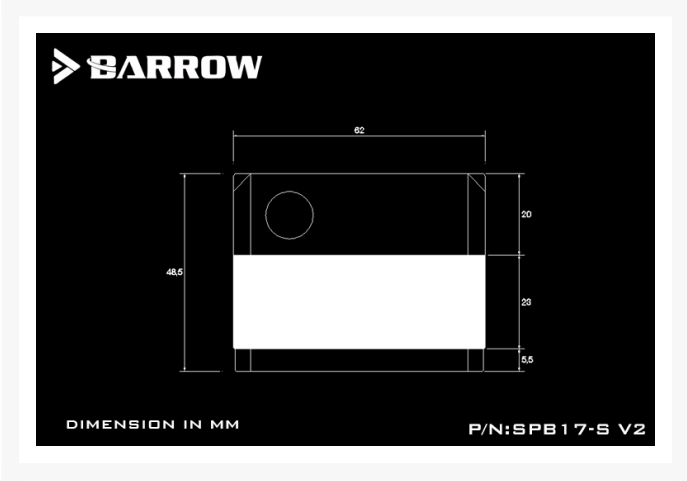

BARROW Barrow Aurora PWM control speed 17W pump with acrylic cover and metal housing kit - Black

Special Price
\$39.90 was
\$59.95

Product Images

Short Description

These Barrow Pumps have a manual speed control knob.

Manual speed control knob

P/N:SPB17-S V2

Detachable plug-in harness structure

P/N:SPB17-S V2

In the picture, the four screw holes are self-tapping screws mounting position

P/N:SPB17-S V2

Specifications

Model	SPB17-S-V2
Rated voltage	DC 12V
Rated current	1.4A
Rated power rating	17W
Maximum head pressure	5-6M
Maximum flow rate	960L/H
Pump interface thread	G1/4
Temperature range	<60c
Operating noise	<40DB
Size	62*62*48.5MM
Rotational Speed	4000RPM
Weight	322G
Pump cord Length	60CM

Service Life	>50000H
--------------	---------

Additional Information

Brand	Barrow
SKU	SPB17-S-V2-BK
Weight	1.2500
Color	Black
Pump Type	DDC
Pump Voltage	12 VDC
Vendor SKU/EAN	6937826612206
Special Price	\$39.90