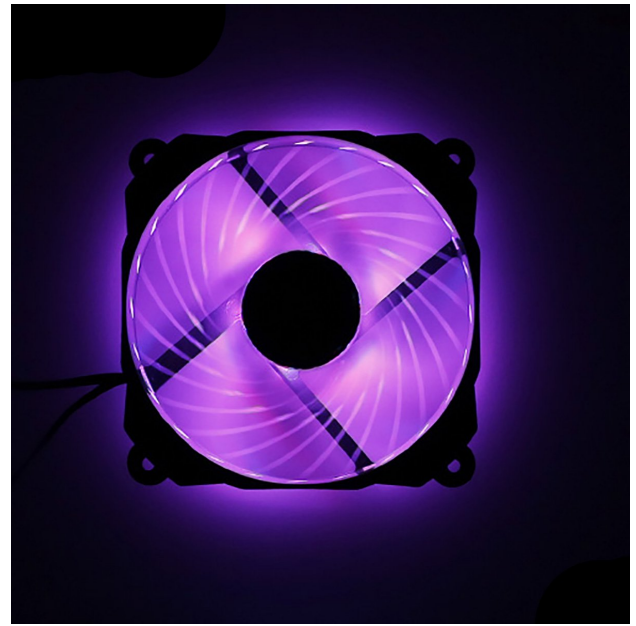

BARROW Barrow Adjustable RGB PWM Radiator Fan 120mm-White

\$12.95

Product Images

Short Description

Barrow's fans have been developed to deliver significant airflow and look good with the installed RGB lighting system. Barrow RGB controller not included.

Description

Barrow's fans have been developed to deliver significant airflow and look good with the installed RGB lighting system. Barrow RGB controller not included.

Specifications

 BARROW	
RGB adjustable fan	RGB unadjustable fan
Model: BF02-PR	Model: BF02-PR-D
Size: 120MM*120MM*25MM	Size: 120MM*120MM*25MM
Speed range: 900-1800RPM	Speed range: 900-1800RPM
Rate voltage: 12V	Rate voltage: 12V
Starting voltage: 6V	Starting voltage: 6V
Speed regulation: PWM	Speed regulation: PWM
Bearing: Hydraulic Bearing	Bearing: Hydraulic Bearing
Rate current: 0.06A-0.25A	Rate current: 0.06A-0.25A
Air volume: 29.5CFM-59.7CFM	Air volume: 29.5CFM-59.7CFM
Aervice lfe: 30000H	Aervice lfe: 30000H
Line length: 500MM	Line length: 500MM
Interface type: 4Pin+4Pin	Interface type: 4Pin
lighting: LRC1.0	lighting: Fixed rainbow unadjustable
Need controller: Yes	Need controller: No
Color: Black/White/Yellow	Color: Black/White/Yellow

Additional Information

Brand	Barrow
SKU	BF02-PR-WH
Weight	0.6000
Color	White
Fan Dimensions	120mm
Fan Width	25mm
Fan Connection	4-Pin PWM
Fan Voltage	12 VDC
Fan RPM	1800
Fan CFM	60
LED Color	RGB
Vendor SKU/EAN	BA1280