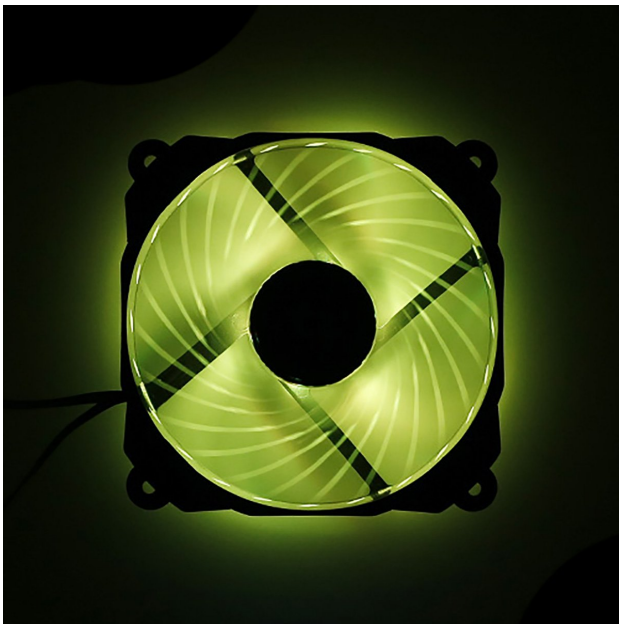

BARROW Barrow Adjustable RGB PWM Radiator Fan 120mm-White

\$12.95

Product Images

Short Description

Barrow's fans have been developed to deliver significant airflow and look good with the installed RGB lighting system. Barrow RGB controller not included.

Description

Barrow's fans have been developed to deliver significant airflow and look good with the installed RGB lighting system. Barrow RGB controller not included.

Specifications

 BARROW	
RGB adjustable fan	RGB unadjustable fan
Model: BF02-PR	Model: BF02-PR-D
Size: 120MM*120MM*25MM	Size: 120MM*120MM*25MM
Speed range: 900-1800RPM	Speed range: 900-1800RPM
Rate voltage: 12V	Rate voltage: 12V
Starting voltage: 6V	Starting voltage: 6V
Speed regulation: PWM	Speed regulation: PWM
Bearing: Hydraulic Bearing	Bearing: Hydraulic Bearing
Rate current: 0.06A-0.25A	Rate current: 0.06A-0.25A
Air volume: 29.5CFM-59.7CFM	Air volume: 29.5CFM-59.7CFM
Aervice lfe: 30000H	Aervice lfe: 30000H
Line length: 500MM	Line length: 500MM
Interface type: 4Pin+4Pin	Interface type: 4Pin
lighting: LRC1.0	lighting: Fixed rainbow unadjustable
Need controller: Yes	Need controller: No
Color: Black/White/Yellow	Color: Black/White/Yellow

Additional Information

Brand	Barrow
SKU	BF02-PR-WH
Weight	0.6000
Color	White
Fan Dimensions	120mm
Fan Width	25mm
Fan Connection	4-Pin PWM
Fan Voltage	12 VDC
Fan RPM	1800
Fan CFM	60
LED Color	RGB
Vendor SKU/EAN	BA1280