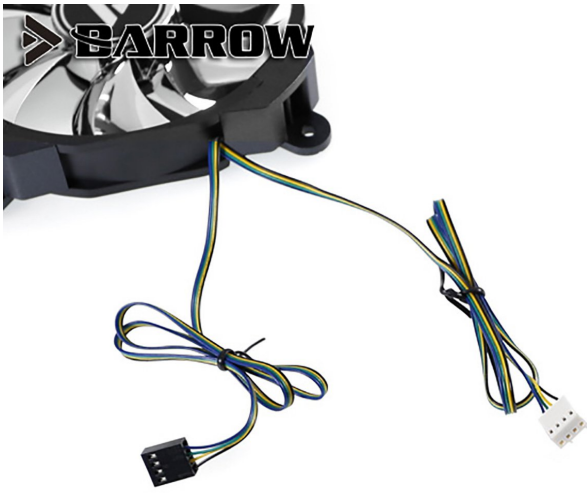

BARROW Barrow Adjustable RGB PWM Radiator Fan 120mm-White

\$12.95

Product Images

Short Description

Barrow's fans have been developed to deliver significant airflow and look good with the installed RGB lighting system. Barrow RGB controller not included.

Description

Barrow's fans have been developed to deliver significant airflow and look good with the installed RGB lighting system. Barrow RGB controller not included.

Specifications

 BARROW	
RGB adjustable fan	RGB unadjustable fan
Model: BF02-PR	Model: BF02-PR-D
Size: 120MM*120MM*25MM	Size: 120MM*120MM*25MM
Speed range: 900-1800RPM	Speed range: 900-1800RPM
Rate voltage: 12V	Rate voltage: 12V
Starting voltage: 6V	Starting voltage: 6V
Speed regulation: PWM	Speed regulation: PWM
Bearing: Hydraulic Bearing	Bearing: Hydraulic Bearing
Rate current: 0.06A-0.25A	Rate current: 0.06A-0.25A
Air volume: 29.5CFM-59.7CFM	Air volume: 29.5CFM-59.7CFM
Aervice lfe: 30000H	Aervice lfe: 30000H
Line length: 500MM	Line length: 500MM
Interface type: 4Pin+4Pin	Interface type: 4Pin
lighting: LRC1.0	lighting: Fixed rainbow unadjustable
Need controller: Yes	Need controller: No
Color: Black/White/Yellow	Color: Black/White/Yellow

Additional Information

Brand	Barrow
SKU	BF02-PR-WH
Weight	0.6000
Color	White
Fan Dimensions	120mm
Fan Width	25mm
Fan Connection	4-Pin PWM
Fan Voltage	12 VDC
Fan RPM	1800
Fan CFM	60
LED Color	RGB
Vendor SKU/EAN	BA1280