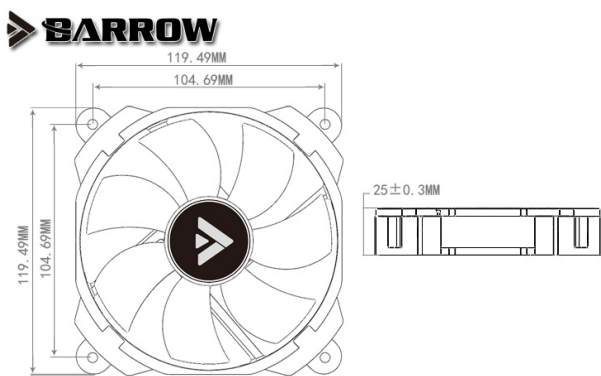

BARROW Barrow Adjustable RGB PWM Radiator Fan 120mm-White

\$12.95

Product Images

Short Description

Barrow's fans have been developed to deliver significant airflow and look good with the installed RGB lighting system. Barrow RGB controller not included.

Description

Barrow's fans have been developed to deliver significant airflow and look good with the installed RGB lighting system. Barrow RGB controller not included.

Specifications

 BARROW	
RGB adjustable fan	RGB unadjustable fan
Model: BF02-PR	Model: BF02-PR-D
Size: 120MM*120MM*25MM	Size: 120MM*120MM*25MM
Speed range: 900-1800RPM	Speed range: 900-1800RPM
Rate voltage: 12V	Rate voltage: 12V
Starting voltage: 6V	Starting voltage: 6V
Speed regulation: PWM	Speed regulation: PWM
Bearing: Hydraulic Bearing	Bearing: Hydraulic Bearing
Rate current: 0.06A-0.25A	Rate current: 0.06A-0.25A
Air volume: 29.5CFM-59.7CFM	Air volume: 29.5CFM-59.7CFM
Aervice lfe: 30000H	Aervice lfe: 30000H
Line length: 500MM	Line length: 500MM
Interface type: 4Pin+4Pin	Interface type: 4Pin
lighting: LRC1.0	lighting: Fixed rainbow unadjustable
Need controller: Yes	Need controller: No
Color: Black/White/Yellow	Color: Black/White/Yellow

Additional Information

Brand	Barrow
SKU	BF02-PR-WH
Weight	0.6000
Color	White
Fan Dimensions	120mm
Fan Width	25mm
Fan Connection	4-Pin PWM
Fan Voltage	12 VDC
Fan RPM	1800
Fan CFM	60
LED Color	RGB
Vendor SKU/EAN	BA1280