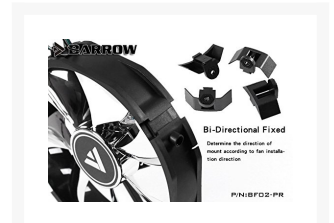

BARROW Barrow Adjustable RGB PWM Radiator Fan 120mm-White

\$12.95

Product Images

Short Description

Barrow's fans have been developed to deliver significant airflow and look good with the installed RGB lighting system. Barrow RGB controller not included.

Description

Barrow's fans have been developed to deliver significant airflow and look good with the installed RGB lighting system. Barrow RGB controller not included.

Specifications

 BARROW	
RGB adjustable fan	RGB unadjustable fan
Model: BF02-PR	Model: BF02-PR-D
Size: 120MM*120MM*25MM	Size: 120MM*120MM*25MM
Speed range: 900-1800RPM	Speed range: 900-1800RPM
Rate voltage: 12V	Rate voltage: 12V
Starting voltage: 6V	Starting voltage: 6V
Speed regulation: PWM	Speed regulation: PWM
Bearing: Hydraulic Bearing	Bearing: Hydraulic Bearing
Rate current: 0.06A-0.25A	Rate current: 0.06A-0.25A
Air volume: 29.5CFM-59.7CFM	Air volume: 29.5CFM-59.7CFM
Aervice lfe: 30000H	Aervice lfe: 30000H
Line length: 500MM	Line length: 500MM
Interface type: 4Pin+4Pin	Interface type: 4Pin
lighting: LRC1.0	lighting: Fixed rainbow unadjustable
Need controller: Yes	Need controller: No
Color: Black/White/Yellow	Color: Black/White/Yellow

Additional Information

Brand	Barrow
SKU	BF02-PR-WH
Weight	0.6000
Color	White
Fan Dimensions	120mm
Fan Width	25mm
Fan Connection	4-Pin PWM
Fan Voltage	12 VDC
Fan RPM	1800
Fan CFM	60
LED Color	RGB
Vendor SKU/EAN	BA1280