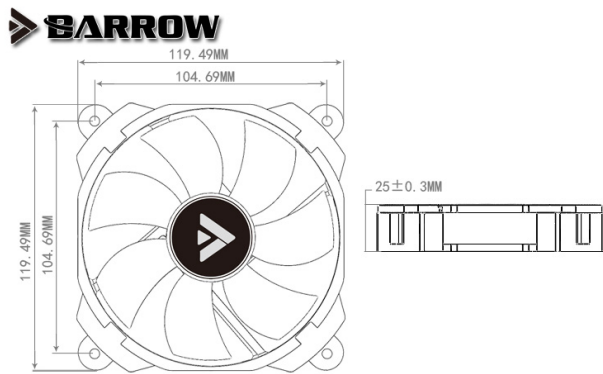

Short Description

Barrow's fans have been developed to deliver significant airflow and look good with the installed RGB lighting system. Barrow RGB controller not included.

Description

Barrow's fans have been developed to deliver significant airflow and look good with the installed RGB lighting system. Barrow RGB controller not included.

Specifications