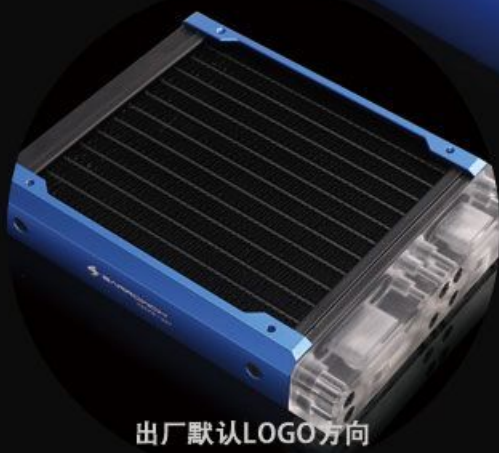

Non-polarized water chamber

It no need to distinguish between inlet and outlet, inflow in everywhere is normal heat dissipation can be carried out

CNC Process

Colorful bracket module of radiator is processed integrally
by CNC aluminum alloy, enhance texture

 **BARROWCH**
F80FR-240V

Anodic oxidation

By anode oxidation , It can use a long time
and keep the gorgeous color

Bracket module can be changed at will

Side radiator mounting bracket can be exchanged left and right, LOGO is straight ahead

出厂默认LOGO方向

Specifications

Model	FBCFR-240Y
Material	Copper fins,Acrylic upper chamber,Aluminum alloy bracket module
Internal structure	Copper flat tube,12pcs 235.7mm*1.9mm*19.6mm
Fins	Density: 18pcs/inch; High: 23mm
Performance	Ultra-multiple radiating fins, Ultrastrong heat dissipation performance
Adaptable fans	Two 120 fans
Fixed screw hole of fans	8pcs/ one side
Connector	G1/4 Screw hole *2
Accessory	M3*5 Screw *16 M3*30 Screw *8 M3*35 Screw *8 2MM Hexagon wrench *1 M3*7*0.5 Black gaske *8
Size	272.8*120.8*30mm
Net weight	550g
Text pressure	0.32BAR
Capacity	96ml
Color	Multicolor to choose