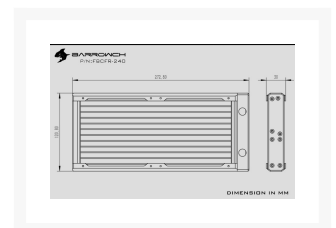

BARROWCH **BARROWCH Chameleon
Fish removable 240
radiator PMMA Edition -
Matt Silver**

\$60.95

Product Images

Short Description

The Barrowch Chameleon Fish comes in either 120, 240 or 360 lengths. It has a changeable water chamber that can be changed from PMMA to POM or vice versa. You also have the ability to change out the aluminum alloy borders to various colors to match the color scheme of your build.

Description

The Barrowch Chameleon Fish comes in either 120, 240 or 360 lengths. It has a changeable water chamber that can be changed from PMMA to POM or vice versa. You also have the ability to change out the aluminum alloy borders to various colors to match the color scheme of your build.

Features

Thickness is moderate heat dissipation is strong

It is golden ratio of 30 MM thickness and Strong performance,
can keep Good compatibility with case

30mm

Multicolored border can be selected

It has modular aluminum alloy border and various color matching schemes, There's always one for you

出厂默认LOGO方向

Specifications

Model	FBCFR-240Y
Material	Copper fins,Acrylic upper chamber,Aluminum alloy bracket module
Internal structure	Copper flat tube,12pcs 235.7mm*1.9mm*19.6mm
Fins	Density: 18pcs/inch; High: 23mm
Performance	Ultra-multiple radiating fins, Ultrastrong heat dissipation performance
Adaptable fans	Two 120 fans
Fixed screw hole of fans	8pcs/ one side
Connector	G1/4 Screw hole *2
Accessory	M3*5 Screw *16 M3*30 Screw *8 M3*35 Screw *8 2MM Hexagon wrench *1 M3*7*0.5 Black gaske *8
Size	272.8*120.8*30mm
Net weight	550g
Text pressure	0.32BAR
Capacity	96ml
Color	Multicolor to choose