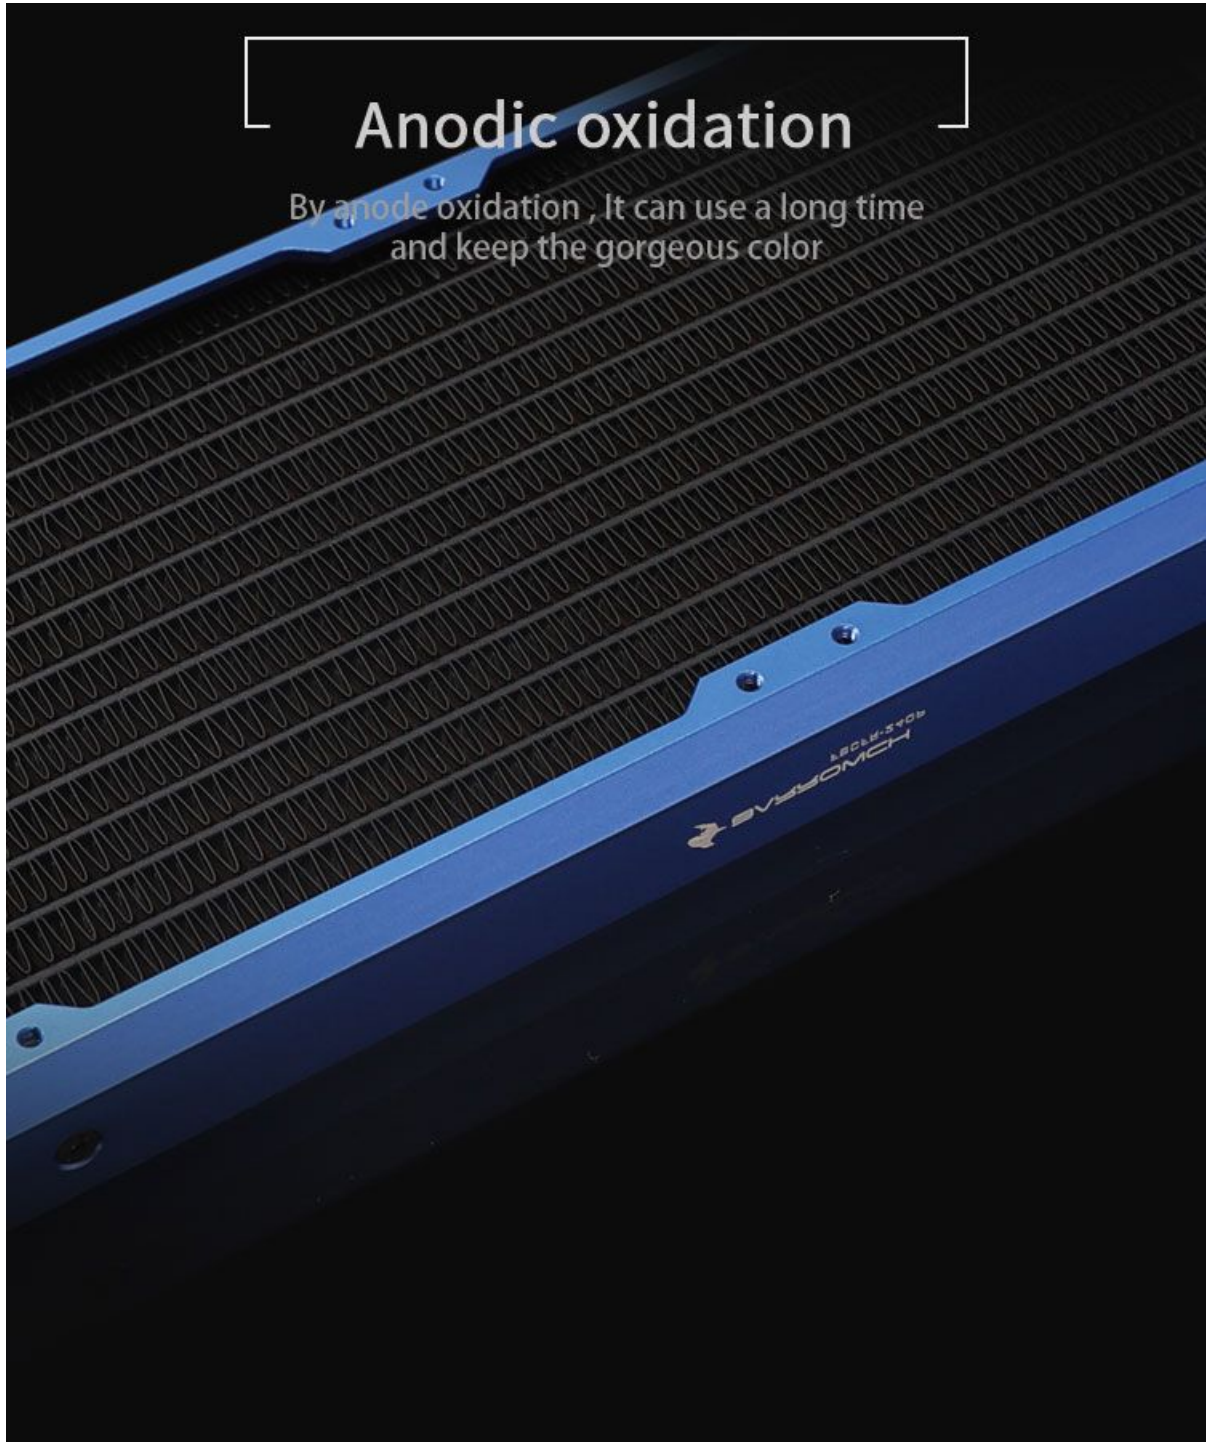

Features

Thickness is moderate heat dissipation is strong

It is golden ratio of 30 MM thickness and Strong performance,
can keep Good compatibility with case

30mm

Multicolored border can be selected

It has modular aluminum alloy border and various color matching schemes, There's always one for you

Non-polarized water chamber

It no need to distinguish between inlet and outlet, inflow in everywhere is normal heat dissipation can be carried out

CNC Process

Colorful bracket module of radiator is processed integrally
by CNC aluminum alloy, enhance texture

 **BARROWCH**
F80FR-240V

Anodic oxidation

By anode oxidation , It can use a long time
and keep the gorgeous color

Bracket module can be changed at will

Side radiator mounting bracket can be exchanged left and right, LOGO is straight ahead

出厂默认LOGO方向

Specifications

Model	FBCFR-240Y
Material	Copper fins,Acrylic upper chamber,Aluminum alloy bracket module
Internal structure	Copper flat tube,12pcs 235.7mm*1.9mm*19.6mm
Fins	Density: 18pcs/inch; High: 23mm
Performance	Ultra-multiple radiating fins, Ultrastrong heat dissipation performance
Adaptable fans	Two 120 fans
Fixed screw hole of fans	8pcs/ one side
Connector	G1/4 Screw hole *2
Accessory	M3*5 Screw *16 M3*30 Screw *8 M3*35 Screw *8 2MM Hexagon wrench *1 M3*7*0.5 Black gaske *8
Size	272.8*120.8*30mm
Net weight	550g
Text pressure	0.32BAR
Capacity	96ml
Color	Multicolor to choose