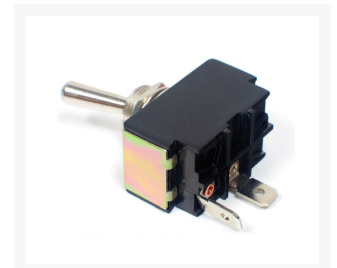

# Mod/Smart Military Switch with Style Cover - Carbon Fiber

Special Price  
~~\$8.95~~ was  
\$10.95

## Short Description

These are a great add on to any computer case or vehicle! They will control virtually any accessory you can throw at them up to 20 AMPS !!!! Racers use them to start the car, the military to fire missiles, and you can control lights or fans in your computer case, winches, NOS systems, amps and more!

The Military rocker switches currently offered are of either the lighted illuminated or non-illuminated toggle switch variety. Each Toggle switch comes with a choice of a colored guard.

For the LED switches, these are a true 12V LED's in the switch casing, which means you do not need to add additional resistors typical with some other LED lighted products.

## Specifications

---

- LED Color: Choice
- Type: SPST
- Circuit: ON-OFF
- LED Illuminated or non-LED switch with safety toggle switch guards