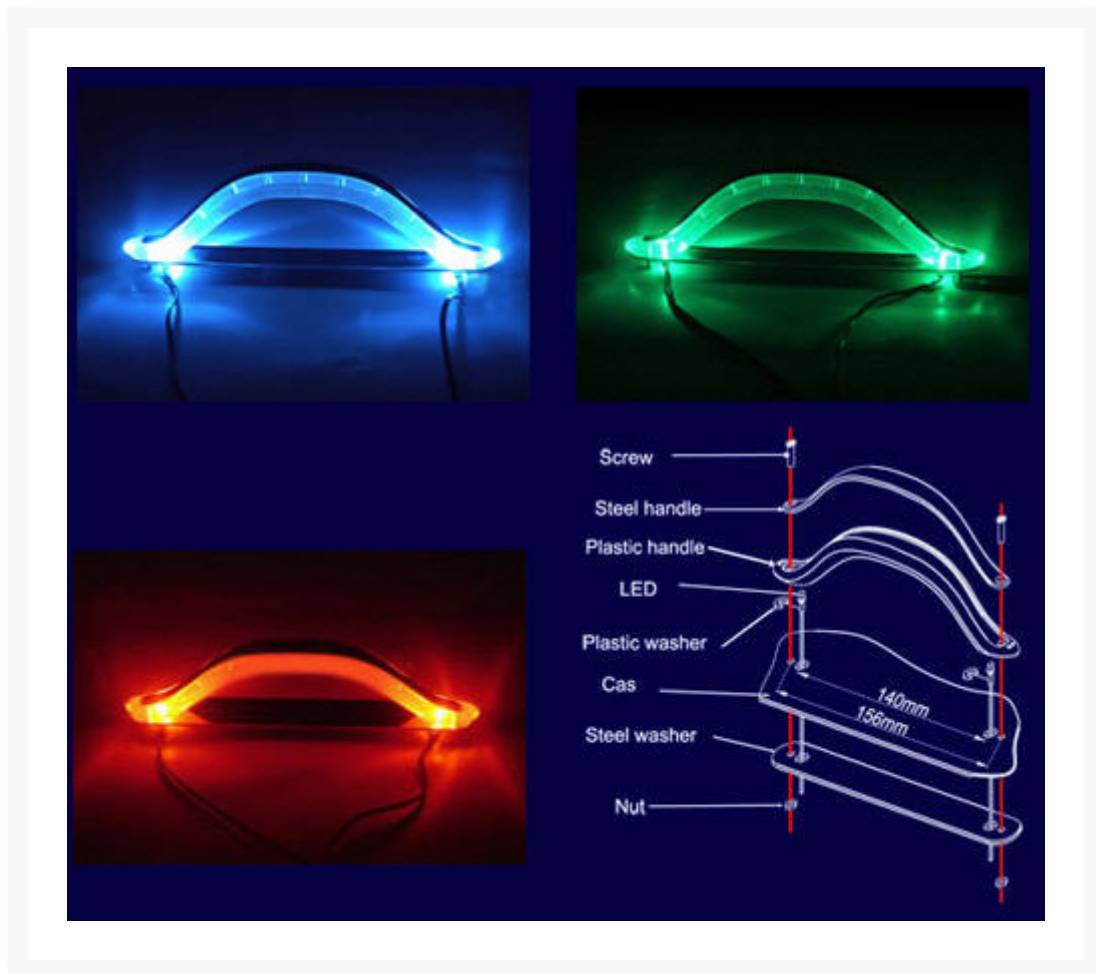

Sunbeam LED Case Handles - RED

Special Price
\$9.98 was
\$19.95

Product Images

Short Description

These high quality handles are comfortable and attractive. LED lighting makes for a really cool looking mod. Includes 2 handles.

Description

These high quality handles are comfortable and attractive. LED lighting makes for a really cool looking mod. Includes 2 handles.

Features

- Built-in LEDs provide fantastic lighting
- Comfortable, ergonomic handle
- Dual-material handles provide long life
- Large area metal washers add stability and strength

Specifications

- Height: 46.5mm
- Length: 180mm
- Material: transparent plastic handle,hard anodized steel handle
- Contents: (2) double-designed handles
 - (4) LED bulbs
 - (1) molex power cable (Female & Male)
 - LED wires
 - (4) screws
 - (4) plastic washers
 - (4) nuts
 - (2) large metal washer