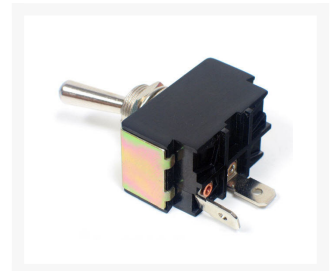

made in america

Military Switch with Style Cover - Solid Blue

Special Price
\$7.95 was
\$9.95

Product Images

Short Description

These are a great add on to any computer case or vehicle! They will control virtually any accessory you can throw at them up to 20 AMPS !!!! Racers use them to start the car, the military to fire missiles, and you can control lights or fans in your computer case, winches, NOS systems, amps and more!

Description

These are a great add on to any computer case or vehicle! They will control virtually any accessory you can throw at them up to 20 AMPS !!!!

Racers use them to start the car, the military to fire missiles, and you can control lights or fans in your computer case, winches, NOS systems, amps and more!

The Military rocker switches currently offered are of either the lighted illuminated or non-illuminated toggle switch variety. Each Toggle switch comes with a choice of a colored guard.

For the LED switches, these are a true 12V LED's in the switch casing, which means you do not need to add additional resistors typical with some other LED lighted products.

Specifications

- LED Color: Choice
- Type: SPST
- Circuit: ON-OFF
- LED Illuminated or non-LED switch with safety toggle switch guards

Additional Information

Brand	Mod/Smart
SKU	MSWITCH-BL-D
Weight	0.2000
Color	Blue
Switch Type	Military
Material	Plastic
Special Price	\$7.95