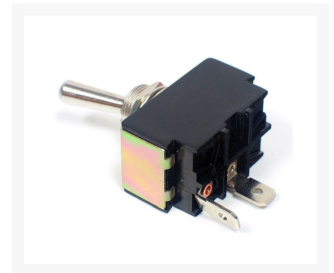

 **Mod/Smart Military
Switch with Style Cover -
Solid Red**

Special Price
\$7.95 was
\$9.95

Product Images

Short Description

These are a great add on to any computer case or vehicle! They will control virtually any accessory you can throw at them up to 20 AMPS !!!! Racers use them to start the car, the military to fire missiles, and you can control lights or fans in your computer case, winches, NOS systems, amps and more!

Description

These are a great add on to any computer case or vehicle! They will control virtually any accessory you can throw at them up to 20 AMPS !!!!

Racers use them to start the car, the military to fire missiles, and you can control lights or fans in your computer case, winches, NOS systems, amps and more!

The Military rocker switches currently offered are of either the lighted illuminated or non-illuminated toggle switch variety. Each Toggle switch comes with a choice of a colored guard.

For the LED switches, these are a true 12V LED's in the switch casing, which means you do not need to add additional resistors typical with some other LED lighted products.

Specifications

- LED Color: Choice
- Type: SPST
- Circuit: ON-OFF
- LED Illuminated or non-LED switch with safety toggle switch guards

Additional Information

Brand	Mod/Smart
SKU	MSWITCH-RD-D
Weight	0.2000
Color	Red
Switch Type	Military
Material	Plastic
Special Price	\$7.95