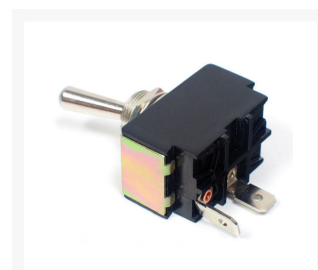

# Military Switch with Style Cover - Solid Purple

Special Price  
**\$7.95** was  
**\$9.95**

## Short Description

These are a great add on to any computer case or vehicle! They will control virtually any accessory you can throw at them up to 20 AMPS !!!! Racers use them to start the car, the military to fire missiles, and you can control lights or fans in your computer case, winches, NOS systems, amps and more!

The Military rocker switches currently offered are of either the lighted illuminated or non-illuminated toggle switch variety. Each Toggle switch comes with a choice of a colored guard.

For the LED switches, these are a true 12V LED's in the switch casing, which means you do not need to add additional resistors typical with some other LED lighted products.

## Specifications

---

- LED Color: Choice
- Type: SPST
- Circuit: ON-OFF
- LED Illuminated or non-LED switch with safety toggle switch guards