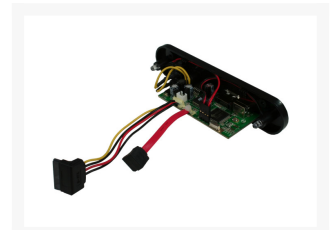

Kingwin USB 2.0/eSATA 3.5" HDD Mobile External Enclosure w/Blue-Orange Bubble Lights

\$7.95

Product Images

Short Description

Product Details:

New blue and orange bubble light 3.5" enclosure from Kingwin. The KH-350SEU-BK is an External Enclosure for 3.5" SATA Hard Drives, eSATA and USB2.0 Interface Input, SATA interface output. Not only is this an aluminum enclosure but also includes plastic stands for upright seating. Great price and stylish looks!

Features:

- Model: KH-350SEU-BK.
- 3.5" eSATA + USB 2.0 combo black aluminum external enclosure.
- Aluminum structures w/ bubble light led.
- Blue led lights for power on and orange flash led for h.d.d. data transfer.
- SATA Interface.
- Applicable for PC, notebook, and Mac.
- Plug & play and hot-swapping capability.
- USB 2.0 480 Mbps transfer rate.
- Strengthen aluminum material.
- Suitable for all 3.5" H.D.D.
- 2 stands.
- 12v power adapter.
- SATA 3 Gb/S transfer rate.

Operational voltage: 12 Vdc, 1.7A DC.

Dimensions: 8 7/8"(227 mm)L x 5 7/8"(151 mm)W x 1 1/4"(32 mm)H.

Weight: 3 lbs (1361 g) / unit.

Box Contents:

Power Adapter

USB Cable

Driver CD

Plastic Stands

eSATA Cable

Description

Product Details:

New blue and orange bubble light 3.5" enclosure from Kingwin. The KH-350SEU-BK is a an External Enclosure for 3.5" SATA Hard Drives, eSATA and USB2.0 Interface Input, SATA interface output. Not only is this an aluminum enclosure but also includes plastic stands for upright seating. Great price and stylish looks!