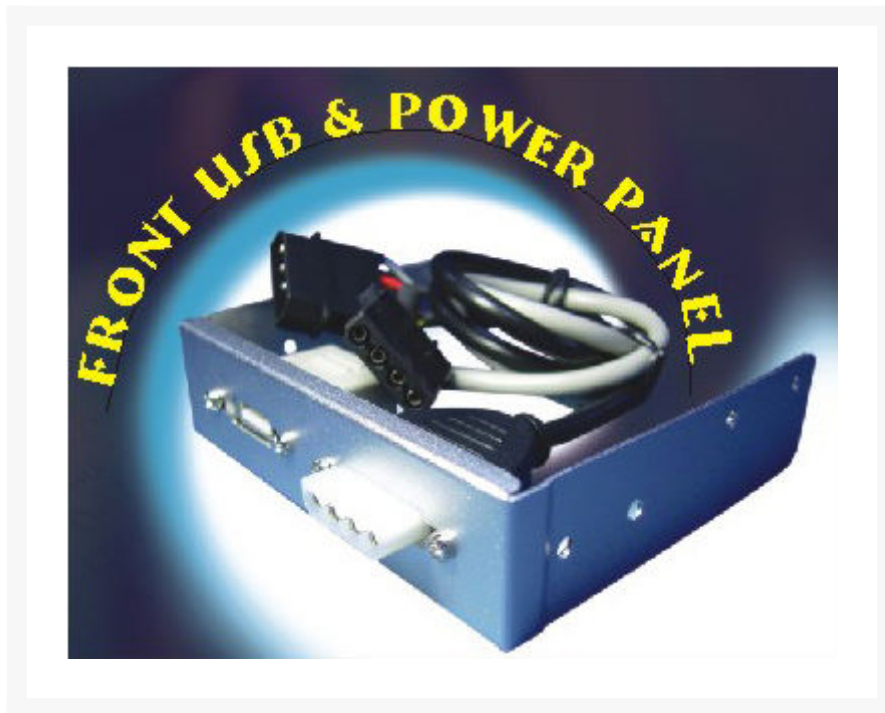

3.5" Power Panel USB & 4-pin Molex Silver Bay

\$4.99

Product Images

Short Description

Product Details:

Now you can easily power your peripherals without going inside your case. This 3.5" drive bay unit comes with a female molex connectors, you can easily power on drives, fans, lights, etc. for either quick access or for testing purposes. Perfect accessory for test benches. Also included on the bay is a USB 2.0 front port. This bay even comes with sleeved wires for systems with windows! Bay is a Silver Metallic color.

Description

Product Details:

Now you can easily power your peripherals without going inside your case. This 3.5" drive bay unit comes with a female molex connectors, you can easily power on drives, fans, lights, etc. for either quick access or for testing purposes. Perfect accessory for test benches. Also included on the bay is a USB 2.0 front port. This bay even comes with sleeved wires for systems with windows! Bay is a Silver Metallic color.

Additional Information

Brand	OKGear
SKU	OK309
Weight	0.5000
Color	Silver
Device Type	I/O
Bay Size	3.5" Bay