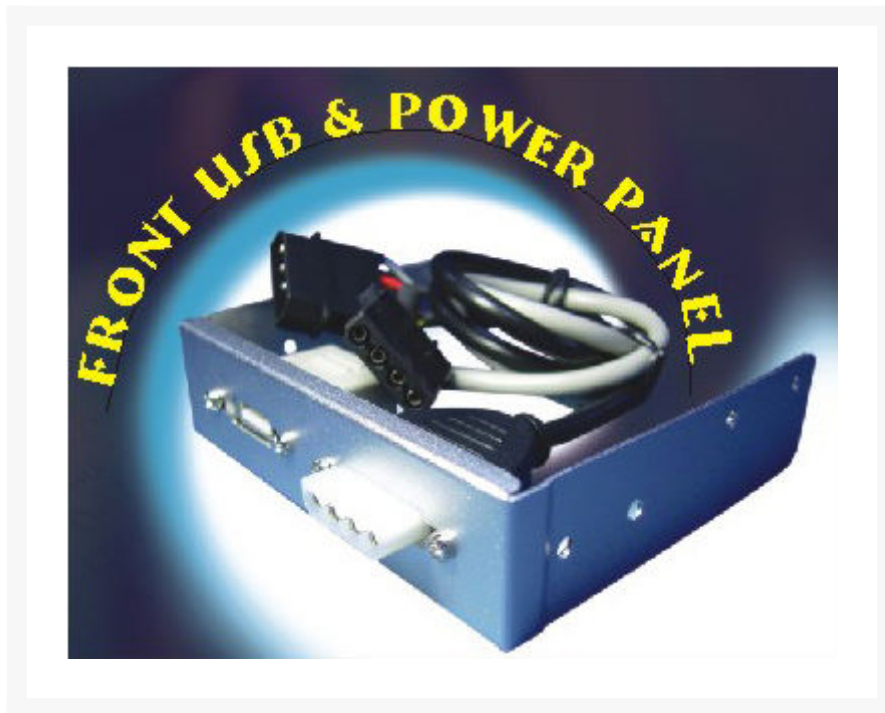

3.5" Power Panel USB & 4-pin Molex Silver Bay

$4.99

Product Images

Short Description

Product Details:

Now you can easily power your peripherals without going inside your case. This 3.5" drive bay unit comes with a female molex connectors, you can easily power on drives, fans, lights, etc. for either quick access or for testing purposes. Perfect accessory for test benches. Also included on the bay is a USB 2.0 front port. This bay even comes with sleeved wires for systems with windows! Bay is a Silver Metallic color.