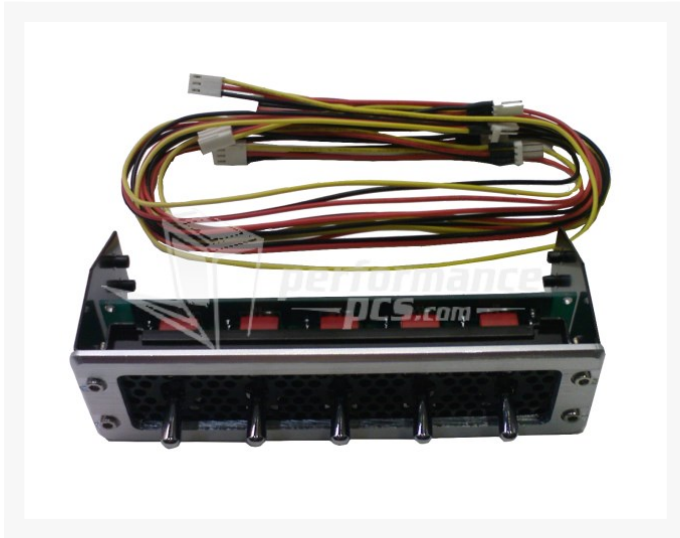

LAMPTRON Lamptron "FAN-ATIC"-5
Port Military Switch Baybus
- 60 Watts Per Channel -
Silver

\$29.95

Product Images

Short Description

This new "Fan-Atic" baybus is specially designed and made for modders! It controls over 30Watt per channel with 3 different voltage output(12VDC,5VDC,Off),and totally coming over 5 channels can be used for any controls. CNC milled heavy metal faceplate and drilled mesh will bring you cool looks and functions to fix any your heart loved cases. Throw away any boring gadgets!

Description

This new "Fan-Atic" baybus is specially designed and made for modders! It controls over 30Watt per channel with 3 different voltage output(12VDC,5VDC,Off),and totally coming over 5 channels can be used for any controls. CNC milled heavy metal faceplate and drilled mesh will bring you cool looks and functions to fix any your heart loved cases. Throw away any boring gadgets!

Features

- 5 Independent control channels
- Illuminated dual Color LED (Blue/Red) on each channel (High Voltage- red, Low Voltage- blue, Off- off)
- Control over 60watt per channel: Laboratory tested for a total power consumption of 150W across the baybus
- Easy Access:5 3-pin control connectors,1 4-pin molex connector at the rear of panel
- Each Channel coming with a high brightness dual color LED with non-direct light technology to avoid any light interfere

Specifications

- Dimension:5.25"Bay
- Max Power:60w per channel
- Adjustment Range:5v.off,12v
- Colors Available: Black Aluminum anodized / Aluminum Silver

Additional Information

Brand	Lamptron
SKU	FAN-ATIC-SL-D
Weight	2.0000
Color	Silver
Device Type	Switch Bus
Bay Size	5.25" Bay
Internet Reviews	http://www.modders-inc.com/modules.php?name=NDReviews
Special Price	\$20.97