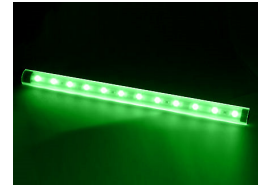

Logisys 8" Corner LED Light Bar - 12V - Green

Special Price
\$9.07 was
~~\$12.95~~

Product Images

Short Description

LED corner Light is a green energy high efficient light. It is energy saving, high density with long life span (over 5 years in normal usage). This product is available in 4 different colors blue, green, red and white. It is tiny small in physical size that can be used in narrow space and it is easy to install with the installation brackets. It comes with 5.5/2.1mm female plug or it can be cut for bare wire connection.

Description

LED corner Light is a green energy high efficient light. It is energy saving, high density with long life span (over 5 years in normal usage). This product is available in 4 different colors blue, green, red and white. It is tiny small in physical size that can be used in narrow space and it is easy to install with the installation brackets. It comes with 5.5/2.1mm female plug or it can be cut for bare wire connection.

The LED corner light can be used for variety of applications such as background lighting for kitchen, walking way and cabinets, display and landscaping. All you need is a 12V DC power source. It is safe due to the low voltage input.

Specifications

- Tube Length: 8" (approx. 215mm)
- External Tube and Base Dimension: ¼ diameter, 10mm x 10mm
- Input Voltage: 12VDC
- Total Power: 4.5 W

Additional Information

Brand	Logisys
SKU	LCX8GN-D
Weight	1.2500
Lighting Type	LED Stick
Length	8"
LED Color	Green
Special Price	\$9.07