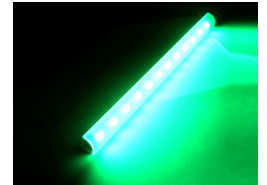

Logisys 8" Corner LED Light Bar - 12V - Green

Special Price
\$9.07 was
~~\$12.95~~

Product Images

Short Description

LED corner Light is a green energy high efficient light. It is energy saving, high density with long life span (over 5 years in normal usage). This product is available in 4 different colors blue, green, red and white. It is tiny small in physical size that can be used in narrow space and it is easy to install with the installation brackets. It comes with 5.5/2.1mm female plug or it can be cut for bare wire connection.

Description

LED corner Light is a green energy high efficient light. It is energy saving, high density with long life span (over 5 years in normal usage). This product is available in 4 different colors blue, green, red and white. It is tiny small in physical size that can be used in narrow space and it is easy to install with the installation brackets. It comes with 5.5/2.1mm female plug or it can be cut for bare wire connection.

The LED corner light can be used for variety of applications such as background lighting for kitchen, walking way and cabinets, display and landscaping. All you need is a 12V DC power source. It is safe due to the low voltage input.