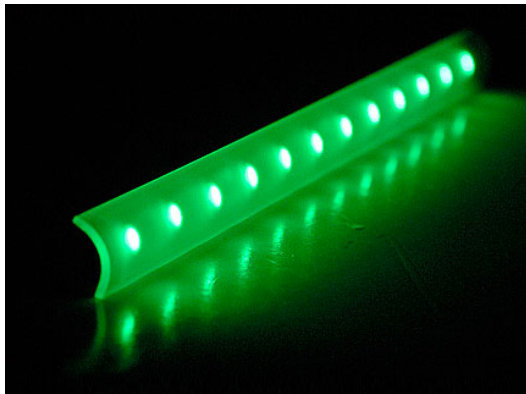

Logisys 8" Corner LED Light Bar - 12V - Green

Special Price
\$9.07 was
~~\$12.95~~

Product Images

Short Description

LED corner Light is a green energy high efficient light. It is energy saving, high density with long life span (over 5 years in normal usage). This product is available in 4 different colors blue, green, red and white. It is tiny small in physical size that can be used in narrow space and it is easy to install with the installation brackets. It comes with 5.5/2.1mm female plug or it can be cut for bare wire connection.

Description

LED corner Light is a green energy high efficient light. It is energy saving, high density with long life span (over 5 years in normal usage). This product is available in 4 different colors blue, green, red and white. It is tiny small in physical size that can be used in narrow space and it is easy to install with the installation brackets. It comes with 5.5/2.1mm female plug or it can be cut for bare wire connection.

The LED corner light can be used for variety of applications such as background lighting for kitchen, walking way and cabinets, display and landscaping. All you need is a 12V DC power source. It is safe due to the low voltage input.

Specifications

- Tube Length: 8" (approx. 215mm)
- External Tube and Base Dimension: ¼ diameter, 10mm x 10mm
- Input Voltage: 12VDC
- Total Power: 4.5 W

Additional Information

Brand	Logisys
SKU	LCX8GN-D
Weight	1.2500
Lighting Type	LED Stick
Length	8"
LED Color	Green
Special Price	\$9.07