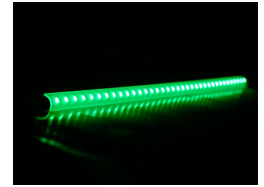

Logisys 24" Corner LED Light Bar - 12V - Green

Special Price
\$18.95 was
~~\$24.95~~

Product Images

Short Description

LED corner Light is a green energy high efficient light. It is energy saving, high density with long life span (over 5 years in normal usage). This product is available in 4 different colors blue, green, red and white. It is tiny small in physical size that can be used in narrow space and it is easy to install with the installation brackets. It comes with 5.5/2.1mm female plug or it can be cut for bare wire connection.

Description

LED corner Light is a green energy high efficient light. It is energy saving, high density with long life span (over 5 years in normal usage). This product is available in 4 different colors blue, green, red and white. It is tiny small in physical size that can be used in narrow space and it is easy to install with the installation brackets. It comes with 5.5/2.1mm female plug or it can be cut for bare wire connection.

The LED corner light can be used for variety of applications such as background lighting for kitchen, walking way and cabinets, display and landscaping. All you need is a 12V DC power source. It is safe due to the low voltage input.

Specifications

- Tube Length: 24" (approx. 615mm)
- External Tube and Base Dimension: ¼ diameter, 10mm x 10mm
- Input Voltage: 12VDC
- Total Power: 4.5 W

Additional Information

Brand	Logisys
SKU	LCX24GN-D
Weight	2.0000
Lighting Type	LED Stick
Length	24"
LED Color	Green
Special Price	\$18.95