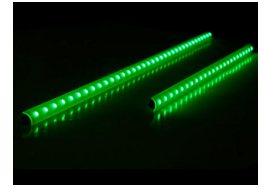

Logisys 24" Corner LED Light Bar - 12V - Green

Special Price
\$18.95 was
~~\$24.95~~

Product Images

Short Description

LED corner Light is a green energy high efficient light. It is energy saving, high density with long life span (over 5 years in normal usage). This product is available in 4 different colors blue, green, red and white. It is tiny small in physical size that can be used in narrow space and it is easy to install with the installation brackets. It comes with 5.5/2.1mm female plug or it can be cut for bare wire connection.

Description

LED corner Light is a green energy high efficient light. It is energy saving, high density with long life span (over 5 years in normal usage). This product is available in 4 different colors blue, green, red and white. It is tiny small in physical size that can be used in narrow space and it is easy to install with the installation brackets. It comes with 5.5/2.1mm female plug or it can be cut for bare wire connection.

The LED corner light can be used for variety of applications such as background lighting for kitchen, walking way and cabinets, display and landscaping. All you need is a 12V DC power source. It is safe due to the low voltage input.

Specifications

- Tube Length: 24" (approx. 615mm)
- External Tube and Base Dimension: ¼ diameter, 10mm x 10mm
- Input Voltage: 12VDC
- Total Power: 4.5 W

Additional Information

Brand	Logisys
SKU	LCX24GN-D
Weight	2.0000
Lighting Type	LED Stick
Length	24"
LED Color	Green
Special Price	\$18.95