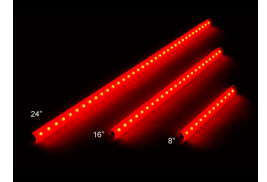

Logisys 24" Corner LED Light Bar - 12V - Red

Special Price
\$18.95 was
~~\$24.95~~

Product Images

Short Description

LED corner Light is a green energy high efficient light. It is energy saving, high density with long life span (over 5 years in normal usage). This product is available in 4 different colors blue, green, red and white. It is tiny small in physical size that can be used in narrow space and it is easy to install with the installation brackets. It comes with 5.5/2.1mm female plug or it can be cut for bare wire connection.

Description

LED corner Light is a green energy high efficient light. It is energy saving, high density with long life span (over 5 years in normal usage). This product is available in 4 different colors blue, green, red and white. It is tiny small in physical size that can be used in narrow space and it is easy to install with the installation brackets. It comes with 5.5/2.1mm female plug or it can be cut for bare wire connection.

The LED corner light can be used for variety of applications such as background lighting for kitchen, walking way and cabinets, display and landscaping. All you need is a 12V DC power source. It is safe due to the low voltage input.

Specifications

- Tube Length: 24" (approx. 615mm)
- External Tube and Base Dimension: ¼ diameter, 10mm x 10mm
- Input Voltage: 12VDC
- Total Power: 4.5 W

Additional Information

Brand	Logisys
SKU	LCX24RD-D
Weight	2.0000
Lighting Type	LED Stick
Length	24"
LED Color	Red
Special Price	\$18.95