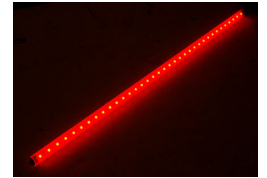

Logisys 24" Corner LED Light Bar - 12V - Red

Special Price
\$18.95 was
~~\$24.95~~

Product Images

Short Description

LED corner Light is a green energy high efficient light. It is energy saving, high density with long life span (over 5 years in normal usage). This product is available in 4 different colors blue, green, red and white. It is tiny small in physical size that can be used in narrow space and it is easy to install with the installation brackets. It comes with 5.5/2.1mm female plug or it can be cut for bare wire connection.

Description

LED corner Light is a green energy high efficient light. It is energy saving, high density with long life span (over 5 years in normal usage). This product is available in 4 different colors blue, green, red and white. It is tiny small in physical size that can be used in narrow space and it is easy to install with the installation brackets. It comes with 5.5/2.1mm female plug or it can be cut for bare wire connection.

The LED corner light can be used for variety of applications such as background lighting for kitchen, walking way and cabinets, display and landscaping. All you need is a 12V DC power source. It is safe due to the low voltage input.

Specifications

- Tube Length: 24" (approx. 615mm)
- External Tube and Base Dimension: ¼ diameter, 10mm x 10mm
- Input Voltage: 12VDC
- Total Power: 4.5 W

Additional Information

Brand	Logisys
SKU	LCX24RD-D
Weight	2.0000
Lighting Type	LED Stick
Length	24"
LED Color	Red
Special Price	\$18.95