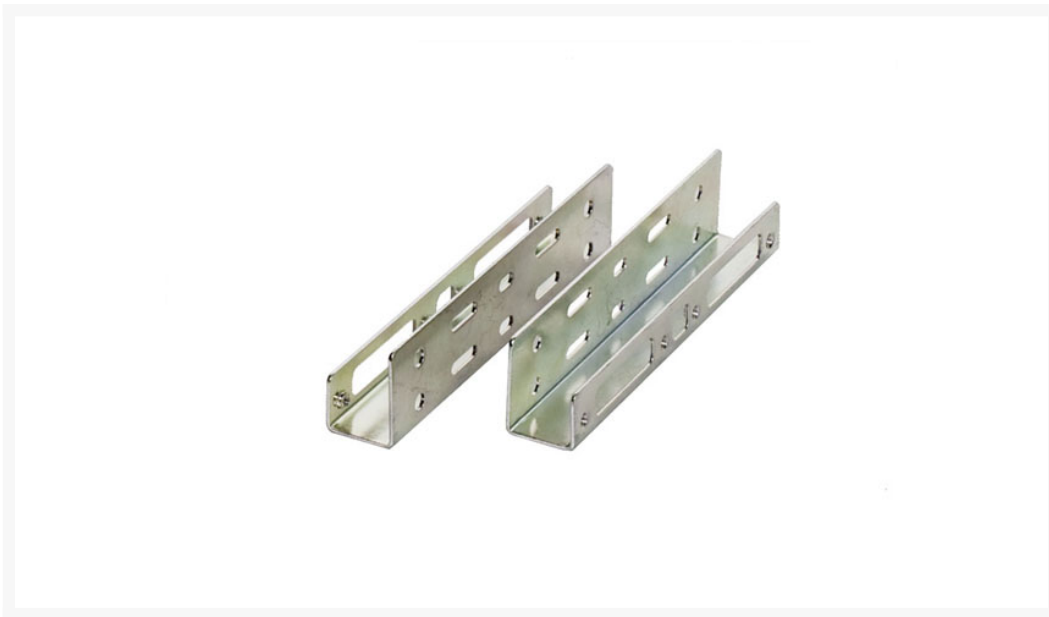

SYBA Dual 2.5'' HDD/SSD Mounting Bracket

Special Price
\$4.89 was
\$6.99

Product Images

Short Description

A pair of 3.9 inches mounting strips with screws. This mounting bracket kit let your 2.5" drives completely fit into a 3.5" drive bay.

Description

A pair of 3.9 inches mounting strips with screws. This mounting bracket kit let your 2.5" drives completely fit into a 3.5" drive bay.

Features

- Eight screws included for mounting the bracket into the PC case.
- Die cast 1.00 mm metal strips with anti-rust treatment.
- Universal mounting screw holes for variety computer cases, rack mounted PC

Package Includes:

- 2 X Mounting Bracket kits

Additional Information

Brand	SYBA
SKU	SY-ACC25016
Weight	0.3000
Color	Silver
Case Accessory Type	Bay Hardware
Vendor SKU/EAN	810154011940
Special Price	\$4.89