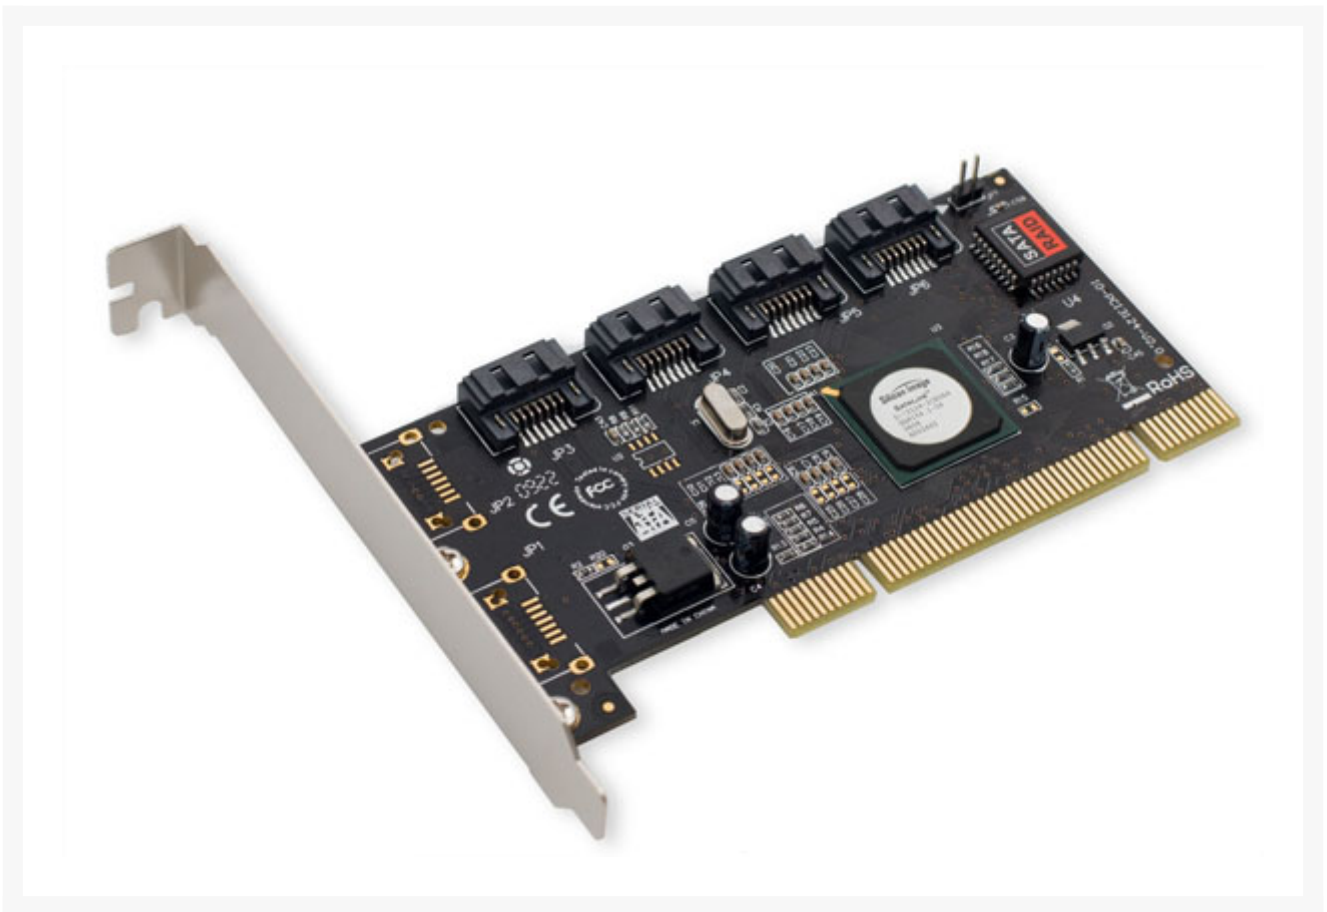

SYBA 4-port SATA II PCI Controller Card with Software RAID

Special Price
\$27.99 was
\$39.99

Product Images

Short Description

Brings new life to any old desktop PC. Connects up to 4 SATA II high speed SATA hard disk drives

Description

Brings new life to any old desktop PC. Connects up to 4 SATA II high speed SATA hard disk drives

Features

- Compatible to PCI Specification
- Supports PCI Bus-master Access
- Supports Plug & Play and Hot Plug
- Silicon Image SIL3124 Serial ATA (SATA2) Host Controller Chipset
- Compliant with Serial ATA II Specification, the Extension of SATA 1.0a Revision 1.1
- Compliant with Gen2i, Gen2m SATA II Electrical Specification Revision 1.0
- Backward Compatible to SATA 1.0 Specification
- Supports Native Command (NCQ), Port Multiplier, First Party DMA
- RAID 0, 1, 5, 10 JBOD Function Supported

Specifications

- Dimension: L 6.75 x W 5.5 x H 1.5 inch
- Weight: 0 lb
- UPC: 810154012398
- Includes: 4 Channels PCI Serial ATA II Raid Host Controller Card, User Manual, 2x SATA Cables, Driver CD

Additional Information

Brand	SYBA
SKU	SY-PCI40010
Weight	1.0000
Color	Black
Card Function	RAID 0, 1, 5, 10 JBOD
Card Form Factor	PCI EXPRESS
Driver Support/OS Compatibility	Native Command
Vendor SKU/EAN	810154012398
Special Price	\$27.99