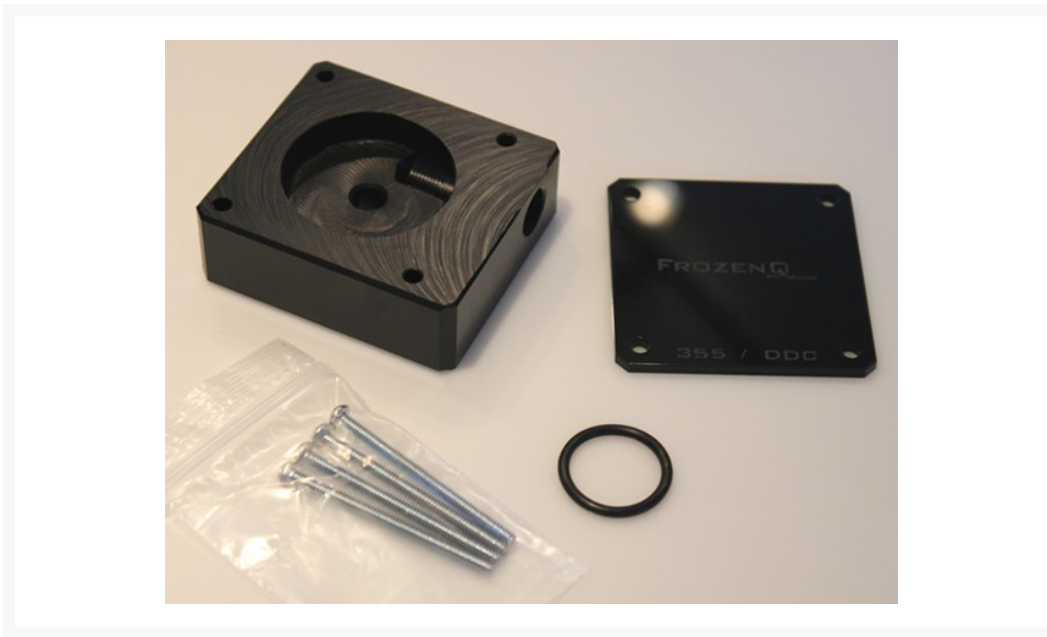

# FrozenQ DDC/355 Pump Top for Fusion Dual Bay Reservoir

Special Price  
**\$17.49** was  
**\$24.99**

## Short Description

FrozenQ Acetal DDC / MCP35x Pump Mount Bracket - Liquid Fusion Dual Bay Reservoir allows you to integrate your DDC or Swiftech MCP35x Series pumps into your Liquid Fusion Dual Bay Reservoir!

## Description

FrozenQ Acetal DDC / MCP35x Pump Mount Bracket - Liquid Fusion Dual Bay Reservoir allows you to integrate your DDC or

Swiftech MCP35x Series pumps into your Liquid Fusion Dual Bay Reservoir! One of the biggest features to be integrated into the Fusion Dual Bay design is the modular pump mount system. Rather than having to purchase a bay reservoir with an integrated pump mount that only works with one style of pump, you can choose to purchase a special pump mount for a MCP355/DDC pump, a D5 pump, or choose to not integrate a pump at all. It's your choice!

## Specifications

---

<b>Material:</b>	Black Acetal Cast Acrylic
<b>Form:</b>	Dual 5.25" Bay
<b>Ports:</b>	1 x G1/4" Exit Port Inlet Port Connects to Reservoir
<b>Compatible Pumps:</b>	DDC Swiftech MCP350 Swiftech MCP355 Swiftech MCP35X