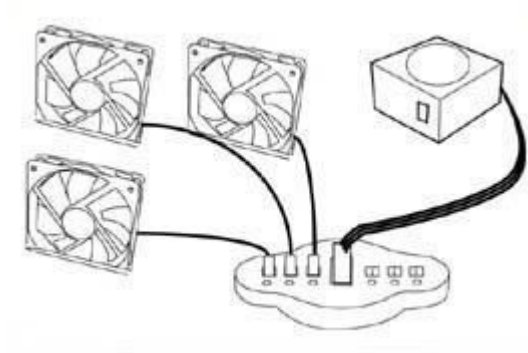

## Short Description

Almost every computer case can use this handy device! The Sunbeam Multi-fan Power Port will tidy up your case by providing a central port to plug in six individual fans. All you need to add is one molex connector from your power supply to power this small hub. In addition, the multi-fan port has a blue LED for each fan header. So, there is no need for tons of splitters and adapters anymore with the Sunbeam Multi-fan power port!

## Description

---

Almost every computer case can use this handy device! The Sunbeam Multi-fan Power Port will tidy up your case by providing a central port to plug in six individual fans. All you need to add is one molex connector from your power supply to power this small hub. In addition, the multi-fan port has a blue LED for each fan header. So, there is no need for tons of splitters and adapters anymore with the Sunbeam Multi-fan power port!

## Features

---

- 1 X 4-pin molex Input and 6 x 3-pin fan Output
- 6 X Blue LEDs to indicate the power on status
- Easy Installation
- Neat up your PC perfectly from messy fan wires

Provides power to up to 6 fans

## Specifications

---

- Input Voltage: 12V
- Output Voltage: 12V
- Color of LED's: Blue
- Dimensions: H 8.8 cm X W 5.4 cm X D 1.9cm

Easy Installation:

- Easy Installation
- Plug it to 4-Pin female Molex of your PSU
- LED indicators lighting means successful connection. If one or two failed to light, please check your connection again.
- Just paste the unit to anywhere in your case with base adhesive tape.