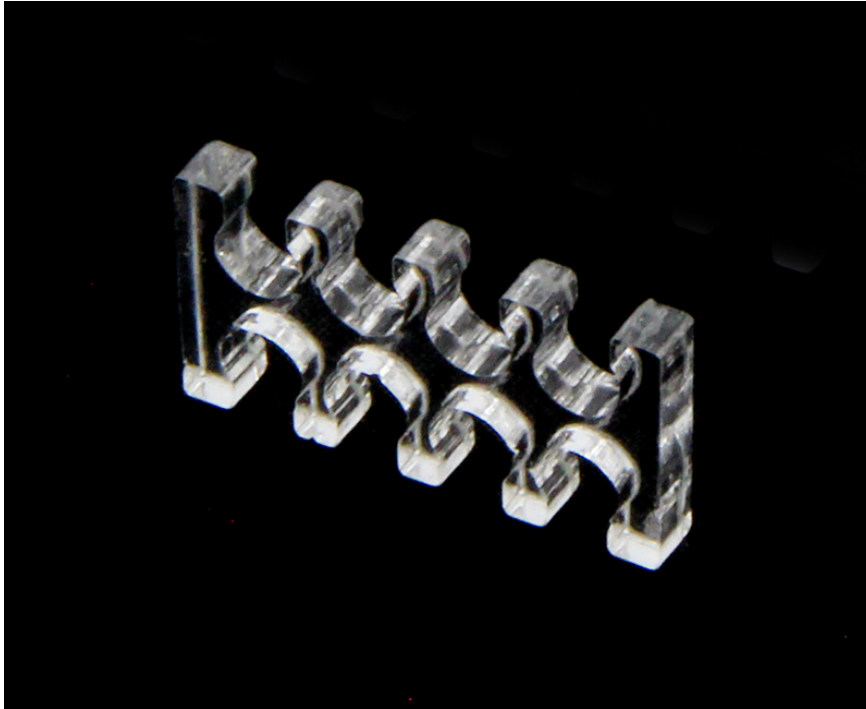

# E22 Cable Comb 5-Pack - 8 Slot - Clear

Special Price  
**\$2.70** was  
~~\$4.50~~

## Product Images

## Description

---

We noticed that most of you guys and girls were buying combs in bundles of 5 so have packaged them like this and now offer them at a 10% discount compared to loose combs!

The E22 cable comb makes it easy for anyone to achieve professional results on even the most unruly cable runs. These smaller combs have been created to work with OEM extensions such as the Bitfenix, Nanoxia and NZXT ranges.

NOTICE: Because these combs are made to work with such a large selection of cables they may not hold the cables as well as the regular ones hold Teleios. If you are looking for a truly professional finish we always recommend Teleios sleeving and E22 combs.