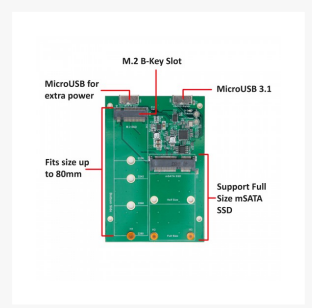

Syba USB 3.1 to M.2/mSATA SSD Adapter

Special Price
\$30.09 was
\$42.99

Product Images

Short Description

Add storage space to your existing system with this adapter. Connect both an M.2 and mSATA SSD to your system for additional storage, and extra speed.

Description

Add storage space to your existing system with this adapter. Connect both an M.2 and mSATA SSD to your system for additional storage, and extra speed.

Features

- ASMedia ASM1351 SATA RAID Controller
- M.2 or mSATA to USB 3.1/10Gbps
- PCI-Express M.2 Specification Revision 0.7 Version 1.0
- Universal Serial Bus 3.1 Specification
- LED Indicators: Power, Activity
- PWM Power IC / 3A maximum output current

Specifications

Package Content

1x USB 3.1 to M.2/mSATA Adapter

1x User Manual

2x Set of Installation Screws

Additional Information

Brand	SYBA
SKU	SY-ADA50088
Weight	0.1500
Color	Black
Vendor SKU/EAN	810154010103
Special Price	\$30.09