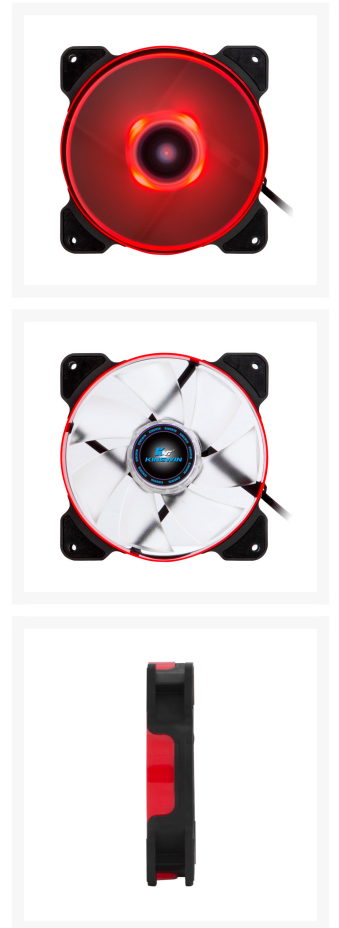

Kingwin 120mm LED Performance Fan Red

Special Price
\$4.60 was
~~\$11.50~~

Product Images

Short Description

Advanced series 120mm x120mm long life bearing blue LED performance fan

Description

Advanced series 120mm x120mm long life bearing blue LED performance fan

Features

- 120 x 120 x 25 mm long life bearing case fan
- Special high profile fan blades for maximum air flow
- Provide excellent ventilation for your PC cases
- Design for up to 100,000 hrs life expectancy
- High performance
- High reliability
- 4 Pin Connector
- Red LED light

Specifications

Model:	XFR-012LBR-PWM
Product Type:	Fan
Fan Dimension:	120 x 120 x 25 mm
Fan Speed:	1500 RPM
Bearing Type:	Long Life Bearing
Blade:	7
Noise Level:	28.2 dBA
Air Flow (at 12V):	63.1 CFM
Static Pressure:	0.18 – 2.92 mm – H2O
Rated Voltage:	12 VDC
Operational Voltage:	7 V – 12 V
Wattage:	3.96 W Max
Power Usage	0.33 A
Weight:	0.30 lbs/pc

Additional Information

Brand	Kingwin
SKU	XFR-012LBR-PWM-D
Weight	0.5000
Color	Clear
Fan Dimensions	120mm
Fan Width	25mm
Fan Connection	4-Pin PWM
Fan Voltage	12 VDC
Fan RPM	1500
Fan CFM	63
Fan Noise (dB)	28
LED Color	Red
Vendor SKU/EAN	812348012801
Special Price	\$4.60