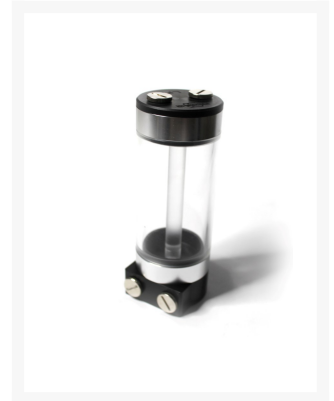

FrozenQ LFX Reservoir System 160mm SP

Special Price
\$48.99 was
\$69.99

Product Images

Short Description

The successor to our flagship LF Reaction lineup, FrozenQ PC Tech is proud to present the new LFX Reservoir System. Taken from customer feedback, we've changed the reservoir to a larger 60mm diameter, made it fully modular (meaning pumps can be attached with separate mount), and now give you the option to add in a helix or other aesthetic core if you want to, making this reservoir more affordable than our previous offerings.

Description

The successor to our flagship LF Reaction lineup, FrozenQ PC Tech is proud to present the new LFX Reservoir System. Taken from customer feedback, we've changed the reservoir to a larger 60mm diameter, made it fully modular (meaning pumps can be attached with separate mount), and now give you the option to add in a helix or other aesthetic core if you want to, making this reservoir more affordable than our previous offerings. This reservoir is made from extra thick acrylic glass and precision machined POM ends and no threading! The central light core acts as a tension rod keeping the reservoir safely secured together. No threading combined with short cycle annealing means a stronger tube with less chance for cracking and easier installation.

The LFX Reservoir System comes with a 5mm white LED which illuminates the central tension rod. Our cathode bulbs/CCFL's are not compatible with this reservoir.

Features

- High quality CNC machined POM/acrylic construction
- Extra thick acrylic tube resists cracking and provides superior optical quality
- Modular design allows for hundreds of configurations
- 2 upper G1/4 ports and 2 lower G1/4 ports
- Lower side port cap allows for extra flexibility when planning your system
- White LED module to illuminate the central core included