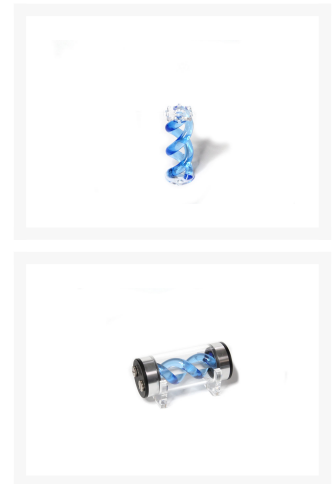

FrozenQ LFX Helix Insert for 140/160 Res - UV Blue

Special Price
\$12.59 was
\$17.99

Product Images

Short Description

At FrozenQ, our flagship reservoir has also revolved around the helix inside. In order to keep the tradition alive, we've made it cheaper and easier to get your hands on one of these one of a kind helix reservoirs. Open up your LFX 140 or 160 reservoir, drop the helix core in, and that it's! The helix then becomes illuminated by the central tension rod.

Description

At FrozenQ, our flagship reservoir has also revolved around the helix inside. In order to keep the tradition alive, we've made it cheaper and easier to get your hands on one of these one of a kind helix reservoirs. Open up your LFX 140 or 160 reservoir, drop the helix core in, and that it's! The helix then becomes

illuminated by the central tension rod.

Features

Make your reservoir the centerpiece of your build with an illuminated helix

Hand heat formed into a perfect double helix

Made from high quality colored acrylic rod

Easy to install, open the reservoir and slide the helix core in

Specifications

Dimensions: 45.5mm x 44.0mm x 111mm

Material: Acrylic

Includes: Helix Insert

Additional Information

Brand	FrozenQ
SKU	FQ-HELIX1X0-UVB-D
Weight	0.5000
Color	UV Blue
Reservoir Accessory Type	Cosmetic
Vendor SKU/EAN	00850737003337
Special Price	\$12.59