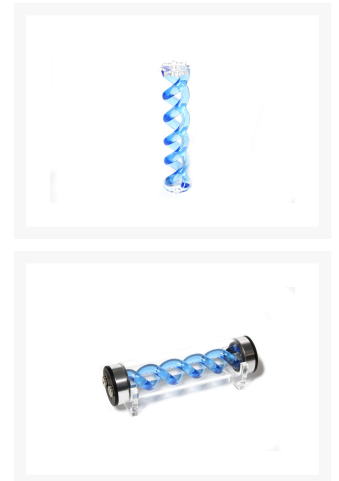

FrozenQ LFX Helix Insert for 230/250 Res - UV Blue

Special Price
\$14.69 was
\$20.99

Product Images

Short Description

At FrozenQ, our flagship reservoir has also revolved around the helix inside. In order to keep the tradition alive, we've made it cheaper and easier to get your hands on one of these one of a kind helix reservoirs. Open up your LFX 230 or 250 reservoir, drop the helix core in, and that it's! The helix then becomes illuminated by the central tension rod.

Description

At FrozenQ, our flagship reservoir has also revolved around the helix inside. In order to keep the tradition

alive, we've made it cheaper and easier to get your hands on one of these one of a kind helix reservoirs. Open up your LFX 230 or 250 reservoir, drop the helix core in, and that it's! The helix then becomes illuminated by the central tension rod.

Features

Make your reservoir the centerpiece of your build with an illuminated helix

Hand heat formed into a perfect double helix

Made from high quality colored acrylic rod

Easy to install, open the reservoir and slide the helix core in

Specifications

Dimensions: 45.5mm x 44.0mm x 200mm

Material: Acrylic

Includes: Helix Insert

Additional Information

Brand	FrozenQ
SKU	FQ-HELIX2X0-UVB-D
Weight	0.5000
Color	UV Blue
Reservoir Accessory Type	Cosmetic
Vendor SKU/EAN	00850737003344
Special Price	\$14.69