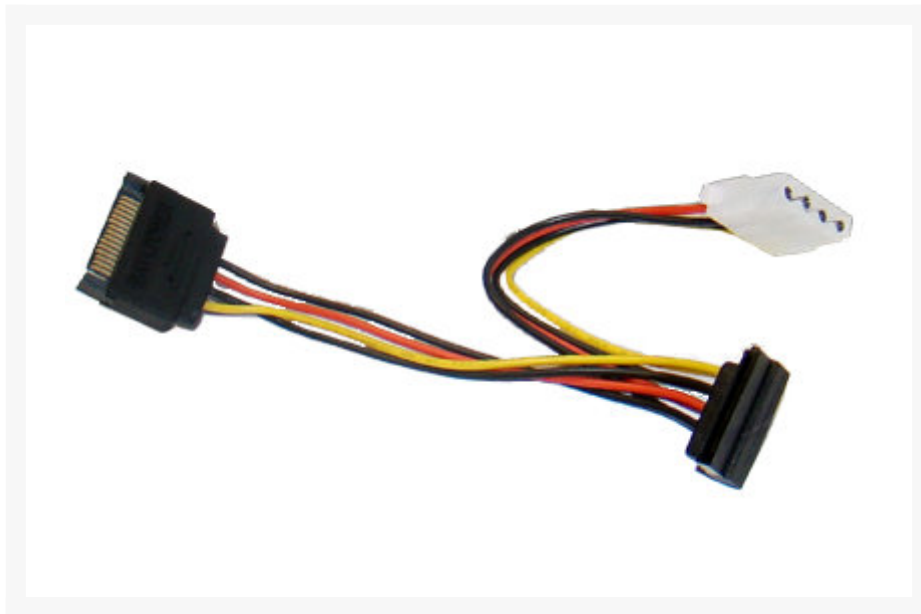

SATA 15pin Converts to Right Angle SATA 15pin + Molex 4pin

\$4.95

Product Images

Short Description

Product Details:

CABLE-S15S154 converts 1 x SATA 15Pin to 1 x SATA 15pin + 1 x Molex 4Pin connector. Recently, SATA device has become a mainstream in the market. Some people have problems because their power supplies do not have enough Molex connectors. If you have the same trouble, CABLE-S15S15M4 will be your best choice.

Specifications:

ROHS Yes Cable Length 5 + 5 inches Number of Connectors 3 Connector Details
1 x 15 pin SATA
(Connect from Power Supply 15pin SATA connector)

1 x 15 pin SATA
(connect to 15 pin SATA devices)
1 x 4 pin Molex
(connect to 4 pin Molex devices)

Cable is fully sleeved in nylon Techflex sleeving and premium heatshrink, colors of your choice!

Description

Product Details:

CABLE-S15S154 converts 1 x SATA 15Pin to 1 x SATA 15pin + 1 x Molex 4Pin connector. Recently, SATA device has become a mainstream in the market. Some people have problems because their power supplies do not have enough Molex connectors. If you have the same trouble, CABLE-S15S15M4 will be your best choice.