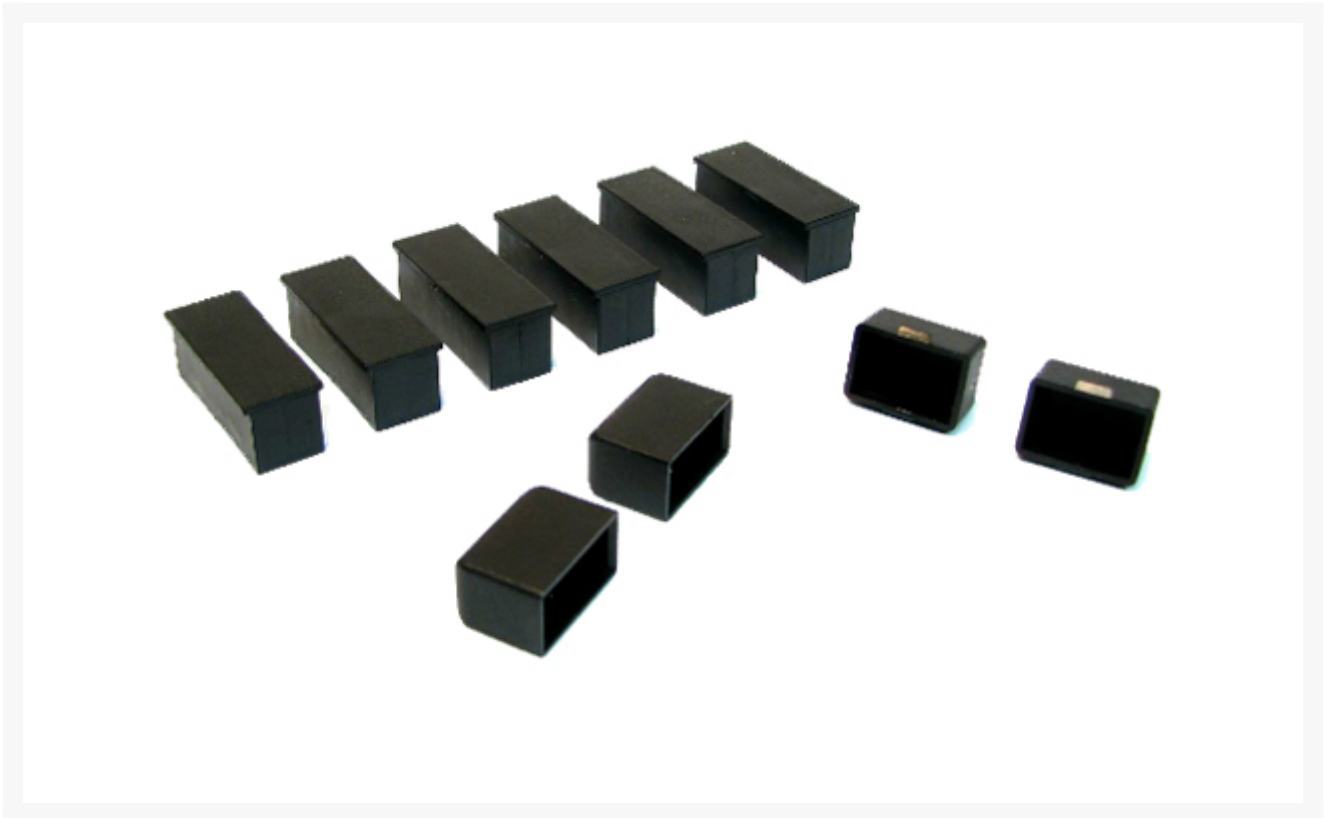

mod/smart

Mod/Smart Internal Dust Cover Kit - Black

Special Price
\$3.95 was
\$4.95

Product Images

Short Description

Dust Covers prevent short circuit damage from exposed drive connectors. With the variety of colors you can match up with the rest of your case or go bright and flash up things a bit. The drive caps from Mod/Smart come as singles.

Description

Dust Covers prevent short circuit damage from exposed drive connectors. With the variety of colors you can match up with the rest of your case or go bright and flash up things a bit. The drive caps from Mod/Smart come as singles.

Contents:

- 6 Molex Connector Caps
- 2 Floppy Connector Caps
- 2 6pin PCI-E Caps

Additional Information

Brand	Mod/Smart
SKU	DC-KIT-BK-D
Weight	0.1000
Color	Black
Case Accessory Type	Case Hardware
Special Price	\$3.95