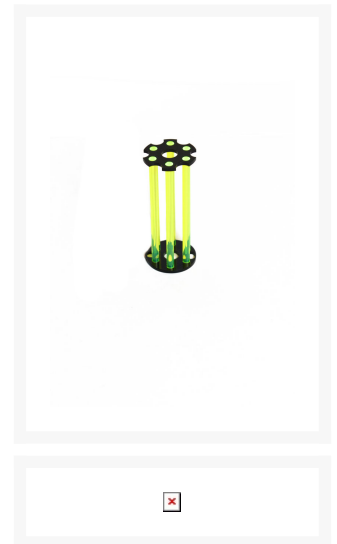

FrozenQ LFX Core Insert for 140/160 Res - UV Green

Special Price
\$12.59 was
~~\$17.99~~

Product Images

Short Description

Not a fan of our other helix design but still want a colored element to your reservoir? This core features 6 colored acrylic rods arranged around the illuminated tension core. Open up your LFX 140 or 160 reservoir, drop the core in, and that it's!

Description

Not a fan of our other helix design but still want a colored element to your reservoir? This core features 6 colored acrylic rods arranged around the illuminated tension core. Open up your LFX 140 or 160 reservoir, drop the core in, and that it's!

Features

Make your reservoir the centerpiece of your build with an illuminated core

6 straight colored rods create a unique aesthetic

Made from high quality colored acrylic rod

Easy to install, open the reservoir and slide the core insert in

Specifications

Dimensions: 45.5mm x 44.0mm x 111mm

Material: Acrylic

Includes: Core Insert

Additional Information

Brand	FrozenQ
SKU	RF-CORE1X0-UVG-D
Weight	0.5000
Color	UV Green
Reservoir Accessory Type	Cosmetic
Vendor SKU/EAN	600292649019
Special Price	\$12.59