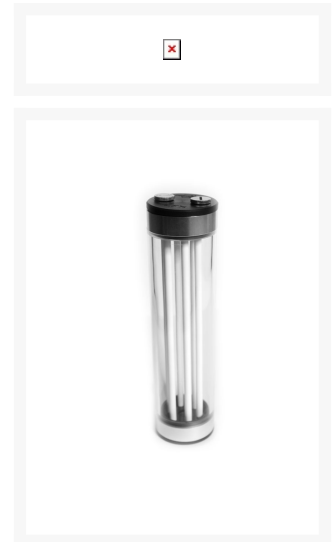

# FrozenQ LFX Core Insert for 230/250 Res - White

Special Price  
**\$14.69** was  
~~\$20.99~~

## Short Description

Not a fan of our other helix design but still want a colored element to your reservoir? This core features 6 colored acrylic rods arranged around the illuminated tension core. Open up your LFX 230 or 250 reservoir, drop the core in, and that it's!

## Description

Not a fan of our other helix design but still want a colored element to your reservoir? This core features 6 colored acrylic rods arranged around the illuminated tension core. Open up your LFX 230 or 250 reservoir,

## Features

---

Make your reservoir the centerpiece of your build with an illuminated core

6 straight colored rods create a unique aesthetic

Made from high quality colored acrylic rod

Easy to install, open the reservoir and slide the core insert in