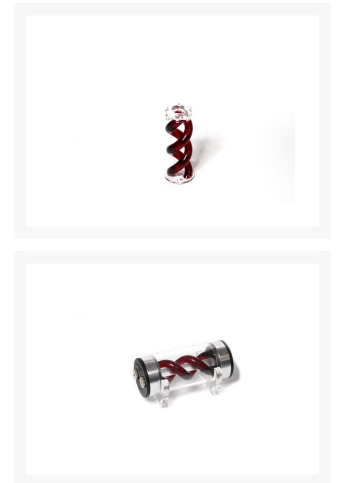

# FrozenQ LFX Helix Insert for 140/160 Res - Blood Red

Special Price  
**\$12.59** was  
**\$17.99**

## Short Description

At FrozenQ, our flagship reservoir has also revolved around the helix inside. In order to keep the tradition alive, we've made it cheaper and easier to get your hands on one of these one of a kind helix reservoirs. Open up your LFX 140 or 160 reservoir, drop the helix core in, and that it's! The helix then becomes illuminated by the central tension rod.

## Description

At FrozenQ, our flagship reservoir has also revolved around the helix inside. In order to keep the tradition alive, we've made it cheaper and easier to get your hands on one of these one of a kind helix reservoirs. Open up your LFX 140 or 160 reservoir, drop the helix core in, and that it's! The helix then becomes illuminated by the central tension rod.

## Features

---

Make your reservoir the centerpiece of your build with an illuminated helix

Hand heat formed into a perfect double helix

Made from high quality colored acrylic rod

Easy to install, open the reservoir and slide the helix core in