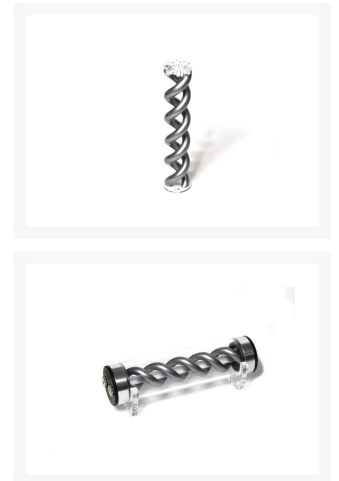

FrozenQ LFX Helix Insert for 230/250 Res - Silver

Special Price
\$16.09 was
\$22.99

Product Images

Short Description

At FrozenQ, our flagship reservoir has also revolved around the helix inside. In order to keep the tradition alive, we've made it cheaper and easier to get your hands on one of these one of a kind helix reservoirs. Open up your LFX 230 or 250 reservoir, drop the helix core in, and that it's! The helix then becomes illuminated by the central tension rod.

Description

At FrozenQ, our flagship reservoir has also revolved around the helix inside. In order to keep the tradition

alive, we've made it cheaper and easier to get your hands on one of these one of a kind helix reservoirs. Open up your LFX 230 or 250 reservoir, drop the helix core in, and that it's! The helix then becomes illuminated by the central tension rod.

Features

Make your reservoir the centerpiece of your build with an illuminated helix

Hand heat formed into a perfect double helix

Made from high quality colored acrylic rod

Easy to install, open the reservoir and slide the helix core in

Specifications

Dimensions: 45.5mm x 44.0mm x 200mm

Material: Acrylic

Includes: Helix Insert

Additional Information

Brand	FrozenQ
SKU	FQ-HELIX2X0-SL-D
Weight	0.5000
Color	Silver
Reservoir Accessory Type	Cosmetic
Vendor SKU/EAN	00850737003788
Special Price	\$16.09