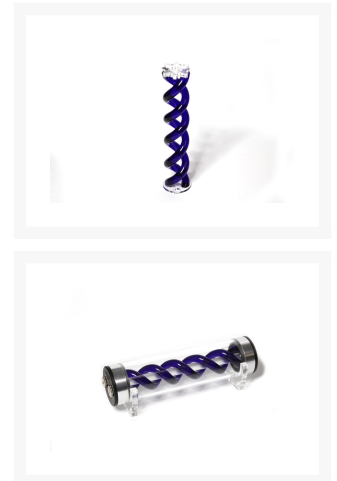

# FrozenQ LFX Helix Insert for 230/250 Res - Purple

Special Price  
**\$14.69** was  
**\$20.99**

## Short Description

At FrozenQ, our flagship reservoir has also revolved around the helix inside. In order to keep the tradition alive, we've made it cheaper and easier to get your hands on one of these one of a kind helix reservoirs. Open up your LFX 230 or 250 reservoir, drop the helix core in, and that it's! The helix then becomes illuminated by the central tension rod.

## Description

At FrozenQ, our flagship reservoir has also revolved around the helix inside. In order to keep the tradition

alive, we've made it cheaper and easier to get your hands on one of these one of a kind helix reservoirs. Open up your LFX 230 or 250 reservoir, drop the helix core in, and that it's! The helix then becomes illuminated by the central tension rod.

## Features

---

Make your reservoir the centerpiece of your build with an illuminated helix

Hand heat formed into a perfect double helix

Made from high quality colored acrylic rod

Easy to install, open the reservoir and slide the helix core in